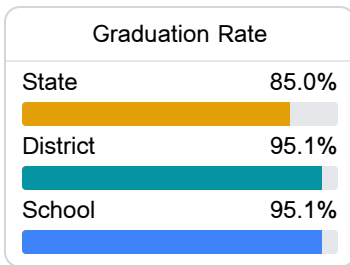

## South Delta High School

South Delta School District

303 PARKWAY  
Rolling Fork, MS 39159

Michael Banks  
[michaelbanks@sdelta.org](mailto:michaelbanks@sdelta.org)

Due to the impact of COVID-19 on school closures in the 2019-20 school year and a waiver from the U.S. Department of Education, the Mississippi Department of Education (MDE) has no assessment and accountability data to report for the 2019-20 school year.