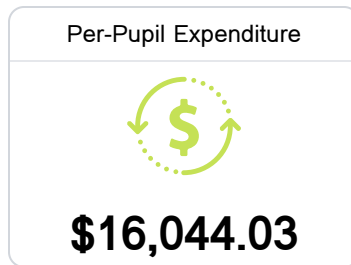

## South Delta High School

South Delta School District

303 PARKWAY  
Rolling Fork, MS 39159

Michael Banks  
[michaelbanks@sdelta.org](mailto:michaelbanks@sdelta.org)

Due to the impact of COVID-19 on school closures in the 2019-20 school year and a waiver from the U.S. Department of Education, the Mississippi Department of Education (MDE) has no assessment and accountability data to report for the 2019-20 school year.