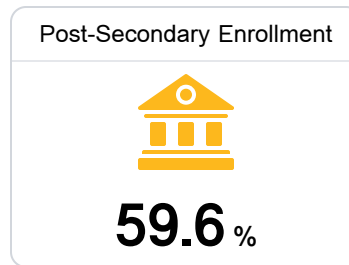

## South Delta High School

South Delta School District

303 PARKWAY  
Rolling Fork, MS 39159

Michael Banks  
[michaelbanks@sdelta.org](mailto:michaelbanks@sdelta.org)

Due to the impact of COVID-19 on school closures in the 2019-20 school year and a waiver from the U.S. Department of Education, the Mississippi Department of Education (MDE) has no assessment and accountability data to report for the 2019-20 school year.