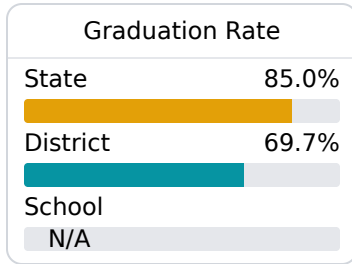

Hawkins Middle School

Forest Municipal School District

803 OAK STREET
Forest, MS 39074

Lindsay White
lwhite@forest.k12.ms.us

Identified for **Targeted Support and Improvement**

Due to the impact of COVID-19 on school closures in the 2019-20 school year and a waiver from the U.S. Department of Education, the Mississippi Department of Education (MDE) has no assessment and accountability data to report for the 2019-20 school year.