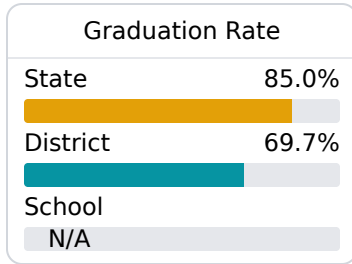

Hawkins Middle School

Forest Municipal School District

803 OAK STREET
Forest, MS 39074

Reagan Shoemaker
rshoemaker@forest.k12.ms.us

Identified for **Targeted Support and Improvement**

Due to the impact of COVID-19 on school closures in the 2019-20 school year and a waiver from the U.S. Department of Education, the Mississippi Department of Education (MDE) has no assessment and accountability data to report for the 2019-20 school year.