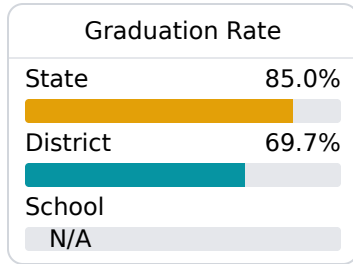

Hawkins Middle School

Forest Municipal School District

803 OAK STREET
Forest, MS 39074

Lindsay White
lwhite@forest.k12.ms.us

Identified for **Targeted Support and Improvement**

Due to the impact of COVID-19 on school closures in the 2019-20 school year and a waiver from the U.S. Department of Education, the Mississippi Department of Education (MDE) has no assessment and accountability data to report for the 2019-20 school year.