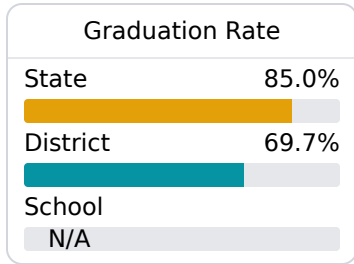

Hawkins Middle School

Forest Municipal School District

803 OAK STREET
Forest, MS 39074

Lindsay White
lwhite@forest.k12.ms.us

Identified for **Targeted Support and Improvement**

Due to the impact of COVID-19 on school closures in the 2019-20 school year and a waiver from the U.S. Department of Education, the Mississippi Department of Education (MDE) has no assessment and accountability data to report for the 2019-20 school year.