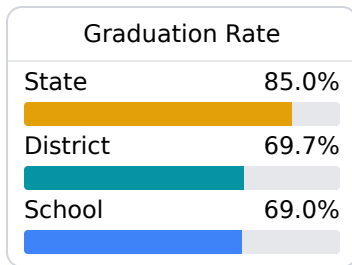

Forest High School

Forest Municipal School District

511 CLEVELAND STREET
Forest, MS 39074

Latoria Pittmon
lpittmon@forest.k12.ms.us

Due to the impact of COVID-19 on school closures in the 2019-20 school year and a waiver from the U.S. Department of Education, the Mississippi Department of Education (MDE) has no assessment and accountability data to report for the 2019-20 school year.