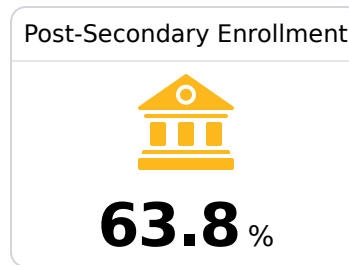

Forest High School

Forest Municipal School District

511 CLEVELAND STREET
Forest, MS 39074

Latoria Pittmon
lpittmon@forest.k12.ms.us

Due to the impact of COVID-19 on school closures in the 2019-20 school year and a waiver from the U.S. Department of Education, the Mississippi Department of Education (MDE) has no assessment and accountability data to report for the 2019-20 school year.