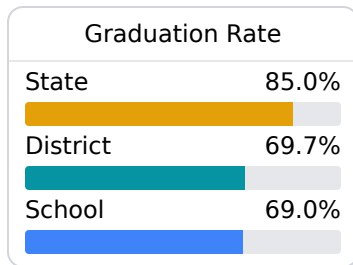

## Forest High School

Forest Municipal School District

511 CLEVELAND STREET  
Forest, MS 39074

Latoria Pittmon  
lpittmon@forest.k12.ms.us

Due to the impact of COVID-19 on school closures in the 2019-20 school year and a waiver from the U.S. Department of Education, the Mississippi Department of Education (MDE) has no assessment and accountability data to report for the 2019-20 school year.