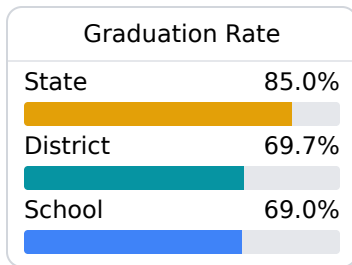

## Forest High School

Forest Municipal School District

511 CLEVELAND STREET  
Forest, MS 39074

Latoria Pittmon  
lpittmon@forest.k12.ms.us

Due to the impact of COVID-19 on school closures in the 2019-20 school year and a waiver from the U.S. Department of Education, the Mississippi Department of Education (MDE) has no assessment and accountability data to report for the 2019-20 school year.