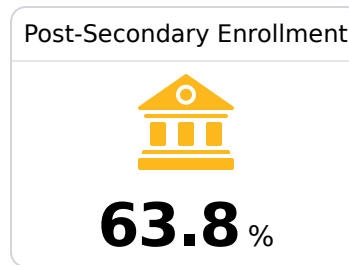

## Forest High School

Forest Municipal School District

511 CLEVELAND STREET  
Forest, MS 39074

Latoria Pittmon  
lpittmon@forest.k12.ms.us

Due to the impact of COVID-19 on school closures in the 2019-20 school year and a waiver from the U.S. Department of Education, the Mississippi Department of Education (MDE) has no assessment and accountability data to report for the 2019-20 school year.