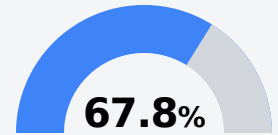

Teacher Data

15.0

Teachers

Experienced Teachers