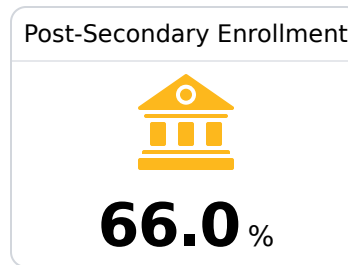

B Lake High School

Scott County School District

 24442 Hwy 80
Lake, MS 39092

 Joe Moncrief
jmoncrief@scott.k12.ms.us

Due to the impact of COVID-19 on school closures in the 2019-20 school year and a waiver from the U.S. Department of Education, the Mississippi Department of Education (MDE) has no assessment and accountability data to report for the 2019-20 school year.