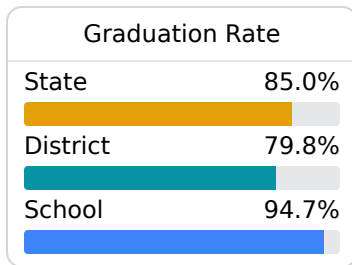

## B Lake High School

Scott County School District

 24442 Hwy 80  
Lake, MS 39092

 Joe Moncrief  
jmoncrief@scott.k12.ms.us

Due to the impact of COVID-19 on school closures in the 2019-20 school year and a waiver from the U.S. Department of Education, the Mississippi Department of Education (MDE) has no assessment and accountability data to report for the 2019-20 school year.