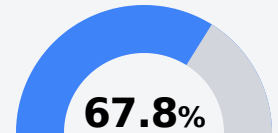

Teacher Data

15.0

Teachers

Experienced Teachers