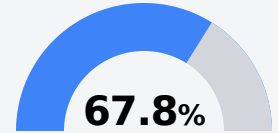

Teacher Data

15.0

Teachers

Experienced Teachers