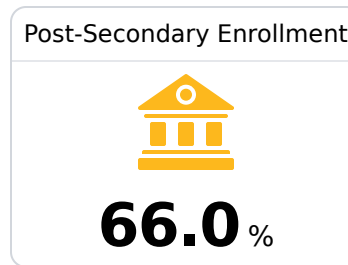

## B Lake High School

Scott County School District

 24442 Hwy 80  
Lake, MS 39092

 Joe Moncrief  
jmoncrief@scott.k12.ms.us

Due to the impact of COVID-19 on school closures in the 2019-20 school year and a waiver from the U.S. Department of Education, the Mississippi Department of Education (MDE) has no assessment and accountability data to report for the 2019-20 school year.