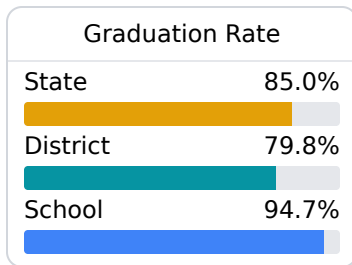

B Lake High School

Scott County School District

 24442 Hwy 80
Lake, MS 39092

 Joe Moncrief
jmoncrief@scott.k12.ms.us

Due to the impact of COVID-19 on school closures in the 2019-20 school year and a waiver from the U.S. Department of Education, the Mississippi Department of Education (MDE) has no assessment and accountability data to report for the 2019-20 school year.