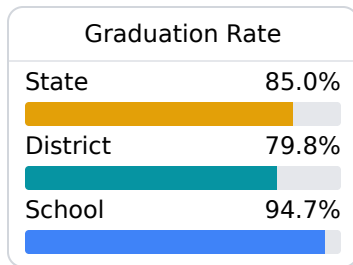

## B Lake High School

Scott County School District

 24442 Hwy 80  
Lake, MS 39092

 Joe Moncrief  
jmoncrief@scott.k12.ms.us

Due to the impact of COVID-19 on school closures in the 2019-20 school year and a waiver from the U.S. Department of Education, the Mississippi Department of Education (MDE) has no assessment and accountability data to report for the 2019-20 school year.