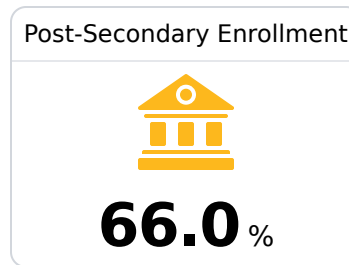

## B Lake High School

Scott County School District

 24442 Hwy 80  
Lake, MS 39092

 Joe Moncrief  
jmoncrief@scott.k12.ms.us

Due to the impact of COVID-19 on school closures in the 2019-20 school year and a waiver from the U.S. Department of Education, the Mississippi Department of Education (MDE) has no assessment and accountability data to report for the 2019-20 school year.