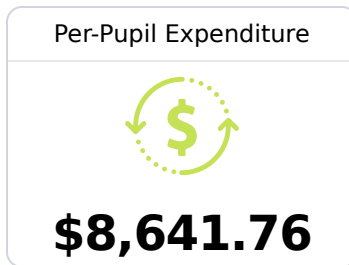

B Lake Elementary School Scott County School District

200 School Street
Lake, MS 39092

Lisa Seale
lseale@scott.k12.ms.us

Due to the impact of COVID-19 on school closures in the 2019-20 school year and a waiver from the U.S. Department of Education, the Mississippi Department of Education (MDE) has no assessment and accountability data to report for the 2019-20 school year.

Graduation Rate	
State	85.0%
District	79.8%
School	N/A

Teacher Data

21.4

Teachers

90.4%

Experienced Teachers

0.0%

Provisional Teachers

100.0%

In-Field Teachers