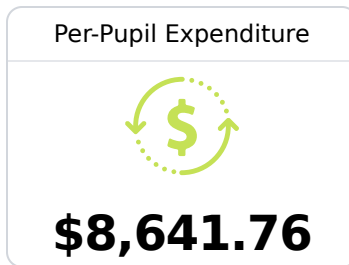

Lake Elementary School

Scott County School District

200 School Street
Lake, MS 39092

Lisa Seale
lseale@scott.k12.ms.us

Due to the impact of COVID-19 on school closures in the 2019-20 school year and a waiver from the U.S. Department of Education, the Mississippi Department of Education (MDE) has no assessment and accountability data to report for the 2019-20 school year.

Graduation Rate	
State	85.0%
District	79.8%
School	N/A

Teacher Data

21.4

Teachers

90.4%

Experienced Teachers

0.0%

Provisional Teachers

100.0%

In-Field Teachers