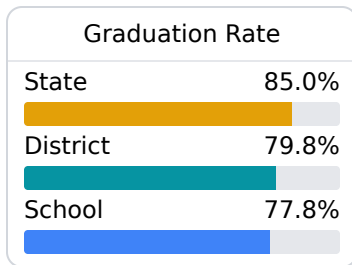

B Sebastopol Attendance Center

Scott County School District

 17194 HWY 21 NORTH Hwy 21 North
Sebastopol, MS 39359

 Randi Stewart
rstewart@scott.k12.ms.us

Due to the impact of COVID-19 on school closures in the 2019-20 school year and a waiver from the U.S. Department of Education, the Mississippi Department of Education (MDE) has no assessment and accountability data to report for the 2019-20 school year.