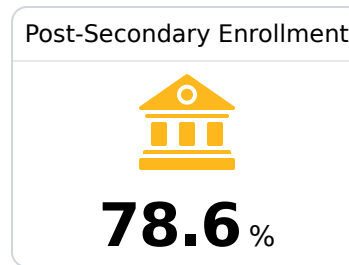

B Sebastopol Attendance Center

Scott County School District

 17194 HWY 21 NORTH Hwy 21 North
Sebastopol, MS 39359

 Randi Stewart
rstewart@scott.k12.ms.us

Due to the impact of COVID-19 on school closures in the 2019-20 school year and a waiver from the U.S. Department of Education, the Mississippi Department of Education (MDE) has no assessment and accountability data to report for the 2019-20 school year.