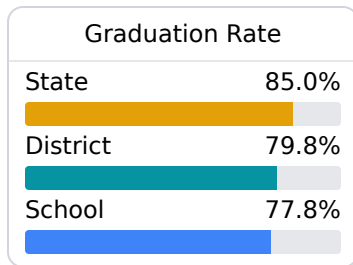

B Sebastopol Attendance Center

Scott County School District

 17194 HWY 21 NORTH Hwy 21 North
Sebastopol, MS 39359

 Randi Stewart
rstewart@scott.k12.ms.us

Due to the impact of COVID-19 on school closures in the 2019-20 school year and a waiver from the U.S. Department of Education, the Mississippi Department of Education (MDE) has no assessment and accountability data to report for the 2019-20 school year.