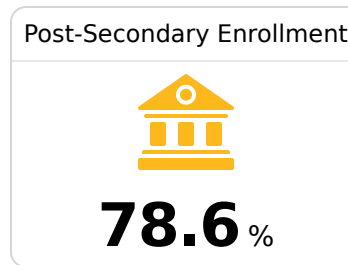

B Sebastopol Attendance Center

Scott County School District

 17194 HWY 21 NORTH Hwy 21 North
Sebastopol, MS 39359

 Randi Stewart
rstewart@scott.k12.ms.us

Due to the impact of COVID-19 on school closures in the 2019-20 school year and a waiver from the U.S. Department of Education, the Mississippi Department of Education (MDE) has no assessment and accountability data to report for the 2019-20 school year.