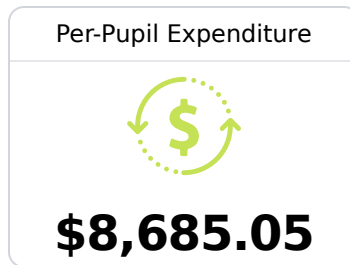

B Sebastopol Attendance Center

Scott County School District

 17194 HWY 21 NORTH Hwy 21 North
Sebastopol, MS 39359

 Randi Stewart
rstewart@scott.k12.ms.us

Due to the impact of COVID-19 on school closures in the 2019-20 school year and a waiver from the U.S. Department of Education, the Mississippi Department of Education (MDE) has no assessment and accountability data to report for the 2019-20 school year.