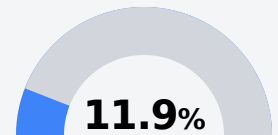

Provisional Teachers