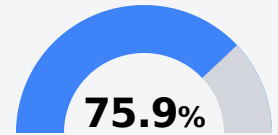

Teacher Data

63.1

Teachers

Experienced Teachers