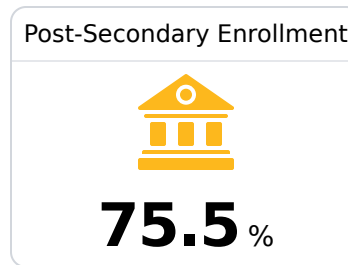

## Scott Central Attendance Center

Scott County School District

2415 OLD JACKSON ROAD  
Forest, MS 39074

Clay Thrash  
cthrash@scott.k12.ms.us

Due to the impact of COVID-19 on school closures in the 2019-20 school year and a waiver from the U.S. Department of Education, the Mississippi Department of Education (MDE) has no assessment and accountability data to report for the 2019-20 school year.