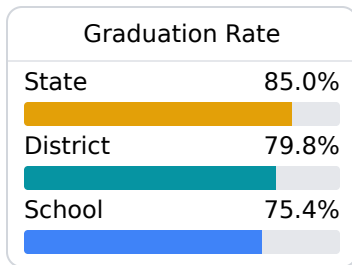

Scott Central Attendance Center

Scott County School District

2415 OLD JACKSON ROAD
Forest, MS 39074

Clay Thrash
cthrash@scott.k12.ms.us

Due to the impact of COVID-19 on school closures in the 2019-20 school year and a waiver from the U.S. Department of Education, the Mississippi Department of Education (MDE) has no assessment and accountability data to report for the 2019-20 school year.