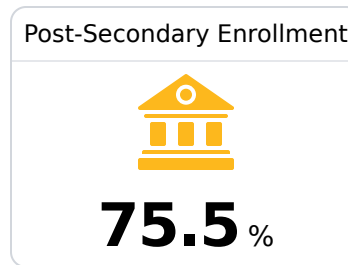

Scott Central Attendance Center

Scott County School District

2415 OLD JACKSON ROAD
Forest, MS 39074

Clay Thrash
cthrash@scott.k12.ms.us

Due to the impact of COVID-19 on school closures in the 2019-20 school year and a waiver from the U.S. Department of Education, the Mississippi Department of Education (MDE) has no assessment and accountability data to report for the 2019-20 school year.