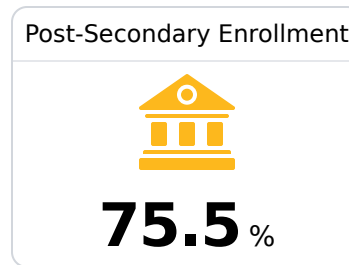

Scott Central Attendance Center

Scott County School District

2415 OLD JACKSON ROAD
Forest, MS 39074

Clay Thrash
cthrash@scott.k12.ms.us

Due to the impact of COVID-19 on school closures in the 2019-20 school year and a waiver from the U.S. Department of Education, the Mississippi Department of Education (MDE) has no assessment and accountability data to report for the 2019-20 school year.