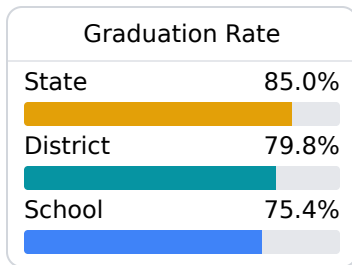

## Scott Central Attendance Center

Scott County School District

2415 OLD JACKSON ROAD  
Forest, MS 39074

Clay Thrash  
cthrash@scott.k12.ms.us

Due to the impact of COVID-19 on school closures in the 2019-20 school year and a waiver from the U.S. Department of Education, the Mississippi Department of Education (MDE) has no assessment and accountability data to report for the 2019-20 school year.