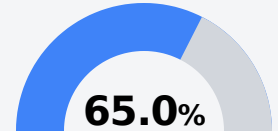

Teacher Data

32.1

Teachers

Experienced Teachers