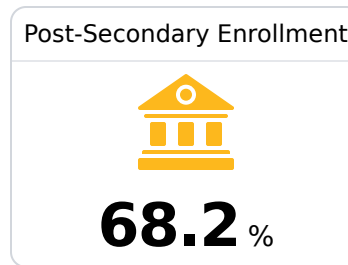

D Morton High School Scott County School District

 238 EAST FOURTH AVENUE
Morton, MS 39117

 Shelly French
sfrench@scott.k12.ms.us

Due to the impact of COVID-19 on school closures in the 2019-20 school year and a waiver from the U.S. Department of Education, the Mississippi Department of Education (MDE) has no assessment and accountability data to report for the 2019-20 school year.