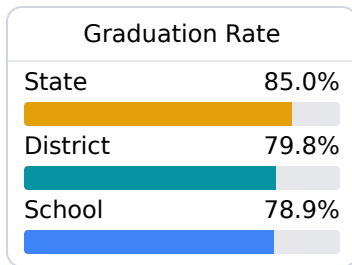

D Morton High School Scott County School District

 238 EAST FOURTH AVENUE
Morton, MS 39117

 Shelly French
sfrench@scott.k12.ms.us

Due to the impact of COVID-19 on school closures in the 2019-20 school year and a waiver from the U.S. Department of Education, the Mississippi Department of Education (MDE) has no assessment and accountability data to report for the 2019-20 school year.