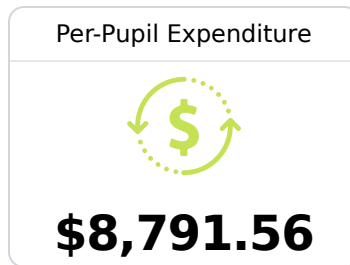

D Morton High School Scott County School District

 238 EAST FOURTH AVENUE
Morton, MS 39117

 Shelly French
sfrench@scott.k12.ms.us

Due to the impact of COVID-19 on school closures in the 2019-20 school year and a waiver from the U.S. Department of Education, the Mississippi Department of Education (MDE) has no assessment and accountability data to report for the 2019-20 school year.