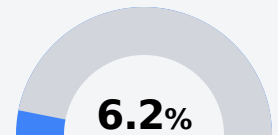

Provisional Teachers