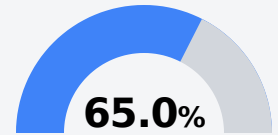

Teacher Data

32.1

Teachers

Experienced Teachers