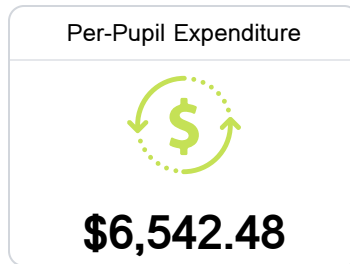

School Report Card 2019 - 2020

For more detailed information, please visit <https://msrc.mdek12.org>.

Betty Mae Jack Middle School

Scott County School District

128 M.L. KING DRIVE
Morton, MS 39117

Miles Porter
mporter@scott.k12.ms.us

Identified for **Additional Targeted Support and Improvement**

Due to the impact of COVID-19 on school closures in the 2019-20 school year and a waiver from the U.S. Department of Education, the Mississippi Department of Education (MDE) has no assessment and accountability data to report for the 2019-20 school year.

Teacher Data

37.6

Teachers

59.7%

Experienced Teachers

5.7%

Provisional Teachers

93.1%

In-Field Teachers