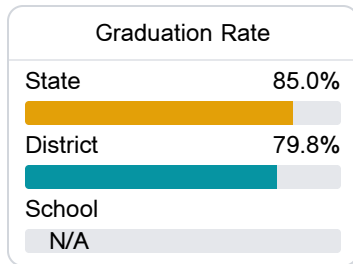

School Report Card 2019 - 2020

For more detailed information, please visit <https://msrc.mdek12.org>.

Betty Mae Jack Middle School

Scott County School District

128 M.L. KING DRIVE
Morton, MS 39117

Miles Porter
mporter@scott.k12.ms.us

Identified for **Additional Targeted Support and Improvement**

Due to the impact of COVID-19 on school closures in the 2019-20 school year and a waiver from the U.S. Department of Education, the Mississippi Department of Education (MDE) has no assessment and accountability data to report for the 2019-20 school year.

Teacher Data

37.6

Teachers

59.7%

Experienced Teachers

5.7%

Provisional Teachers

93.1%

In-Field Teachers