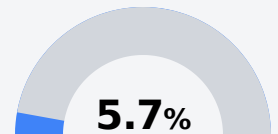

Provisional Teachers