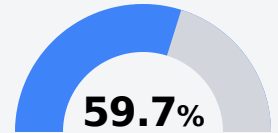

Teacher Data

37.6

Teachers

Experienced Teachers