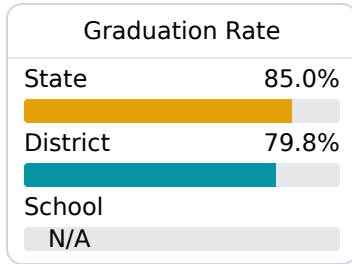

## Bettye Mae Jack Middle School

Scott County School District

128 M.L. KING DRIVE  
Morton, MS 39117

Miles Porter  
mporter@scott.k12.ms.us

Identified for **Additional Targeted Support and Improvement**

Due to the impact of COVID-19 on school closures in the 2019-20 school year and a waiver from the U.S. Department of Education, the Mississippi Department of Education (MDE) has no assessment and accountability data to report for the 2019-20 school year.