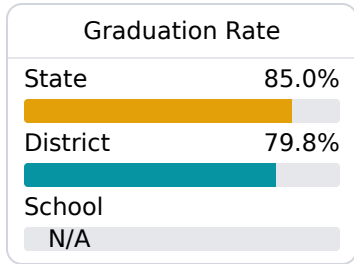

Bettye Mae Jack Middle School

Scott County School District

128 M.L. KING DRIVE
Morton, MS 39117

Miles Porter
mporter@scott.k12.ms.us

Identified for **Additional Targeted Support and Improvement**

Due to the impact of COVID-19 on school closures in the 2019-20 school year and a waiver from the U.S. Department of Education, the Mississippi Department of Education (MDE) has no assessment and accountability data to report for the 2019-20 school year.