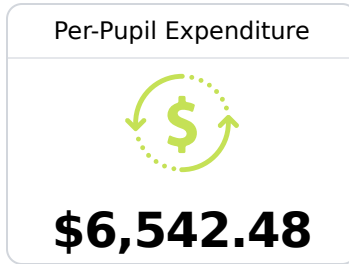

Bettye Mae Jack Middle School

Scott County School District

128 M.L. KING DRIVE
Morton, MS 39117

Miles Porter
mporter@scott.k12.ms.us

Identified for **Additional Targeted Support and Improvement**

Due to the impact of COVID-19 on school closures in the 2019-20 school year and a waiver from the U.S. Department of Education, the Mississippi Department of Education (MDE) has no assessment and accountability data to report for the 2019-20 school year.