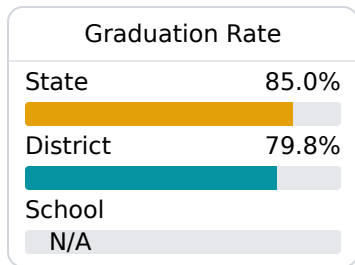

B Morton Elementary School Scott County School District

265 E SECOND AVENUE
Morton, MS 39117

Natalie Randall & Marylynn Crotwell
nrandall@scott.k12.ms.us,
mcrotwell@scott.k12.ms.us

Due to the impact of COVID-19 on school closures in the 2019-20 school year and a waiver from the U.S. Department of Education, the Mississippi Department of Education (MDE) has no assessment and accountability data to report for the 2019-20 school year.