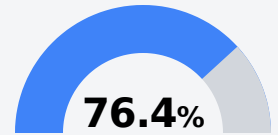

Teacher Data

43.2

Teachers

Experienced Teachers