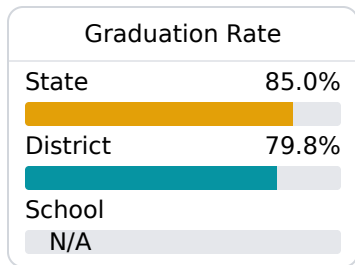

## **B** Morton Elementary School Scott County School District

265 E SECOND AVENUE  
Morton, MS 39117

Natalie Randall & Marylynn Crotwell  
nrandall@scott.k12.ms.us,  
mctrotwell@scott.k12.ms.us

Due to the impact of COVID-19 on school closures in the 2019-20 school year and a waiver from the U.S. Department of Education, the Mississippi Department of Education (MDE) has no assessment and accountability data to report for the 2019-20 school year.