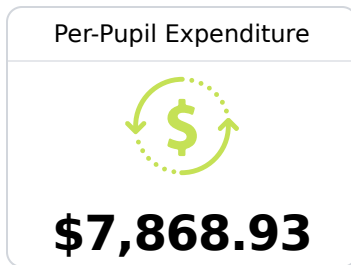

## **B** Morton Elementary School Scott County School District

265 E SECOND AVENUE  
Morton, MS 39117

Natalie Randall & Marylynn Crotwell  
nrandall@scott.k12.ms.us,  
mctrotwell@scott.k12.ms.us

Due to the impact of COVID-19 on school closures in the 2019-20 school year and a waiver from the U.S. Department of Education, the Mississippi Department of Education (MDE) has no assessment and accountability data to report for the 2019-20 school year.