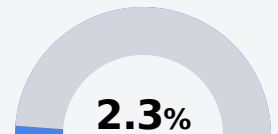

Provisional Teachers