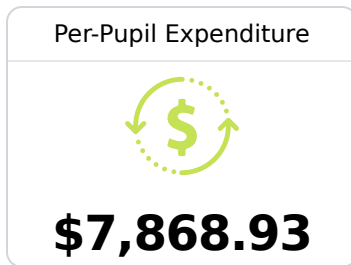

B Morton Elementary School Scott County School District

265 E SECOND AVENUE
Morton, MS 39117

Natalie Randall & Marylynn Crotwell
nrandall@scott.k12.ms.us,
mcrotwell@scott.k12.ms.us

Due to the impact of COVID-19 on school closures in the 2019-20 school year and a waiver from the U.S. Department of Education, the Mississippi Department of Education (MDE) has no assessment and accountability data to report for the 2019-20 school year.