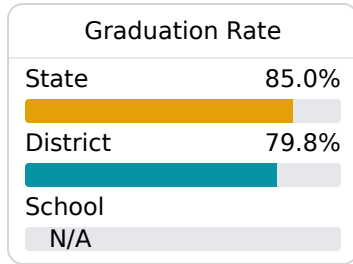

## Lake Middle School Scott County School District

 1770 EAST SCOTT ROAD  
Lake, MS 39092

 William Rouse  
wrouse@scott.k12.ms.us

Identified for **Additional Targeted Support and Improvement**

Due to the impact of COVID-19 on school closures in the 2019-20 school year and a waiver from the U.S. Department of Education, the Mississippi Department of Education (MDE) has no assessment and accountability data to report for the 2019-20 school year.