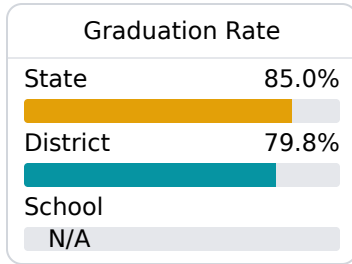

## Lake Middle School

Scott County School District

1770 EAST SCOTT ROAD  
Lake, MS 39092

William Rouse  
wrouse@scott.k12.ms.us

Identified for **Additional Targeted Support and Improvement**

Due to the impact of COVID-19 on school closures in the 2019-20 school year and a waiver from the U.S. Department of Education, the Mississippi Department of Education (MDE) has no assessment and accountability data to report for the 2019-20 school year.