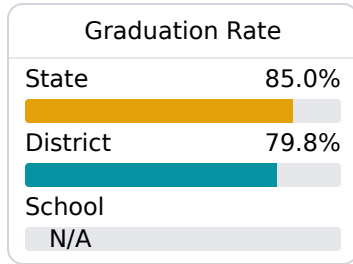

## Lake Middle School

Scott County School District

1770 EAST SCOTT ROAD  
Lake, MS 39092

William Rouse  
wrouse@scott.k12.ms.us

Identified for **Additional Targeted Support and Improvement**

Due to the impact of COVID-19 on school closures in the 2019-20 school year and a waiver from the U.S. Department of Education, the Mississippi Department of Education (MDE) has no assessment and accountability data to report for the 2019-20 school year.