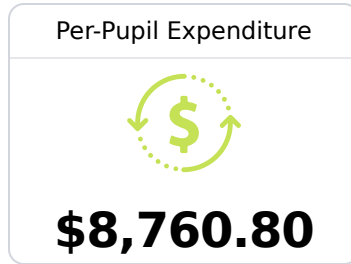

## Lake Middle School

Scott County School District

1770 EAST SCOTT ROAD  
Lake, MS 39092

William Rouse  
wrouse@scott.k12.ms.us

Identified for **Additional Targeted Support and Improvement**

Due to the impact of COVID-19 on school closures in the 2019-20 school year and a waiver from the U.S. Department of Education, the Mississippi Department of Education (MDE) has no assessment and accountability data to report for the 2019-20 school year.