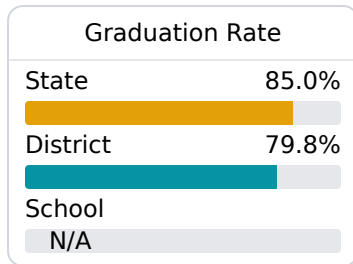

## Lake Middle School

Scott County School District

1770 EAST SCOTT ROAD  
Lake, MS 39092

Sharon Hoye  
shoye@scott.k12.ms.us

Identified for **Additional Targeted Support and Improvement**

Due to the impact of COVID-19 on school closures in the 2019-20 school year and a waiver from the U.S. Department of Education, the Mississippi Department of Education (MDE) has no assessment and accountability data to report for the 2019-20 school year.