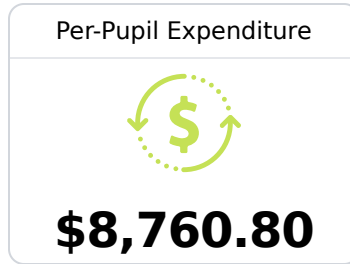

## Lake Middle School Scott County School District

 1770 EAST SCOTT ROAD  
Lake, MS 39092

 William Rouse  
wrouse@scott.k12.ms.us

Identified for **Additional Targeted Support and Improvement**

Due to the impact of COVID-19 on school closures in the 2019-20 school year and a waiver from the U.S. Department of Education, the Mississippi Department of Education (MDE) has no assessment and accountability data to report for the 2019-20 school year.