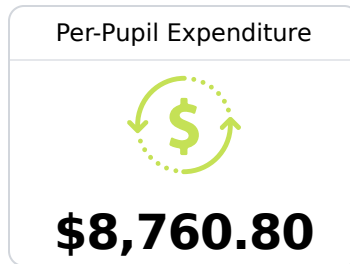

## Lake Middle School

Scott County School District

1770 EAST SCOTT ROAD  
Lake, MS 39092

Sharon Hoye  
shoye@scott.k12.ms.us

Identified for **Additional Targeted Support and Improvement**

Due to the impact of COVID-19 on school closures in the 2019-20 school year and a waiver from the U.S. Department of Education, the Mississippi Department of Education (MDE) has no assessment and accountability data to report for the 2019-20 school year.