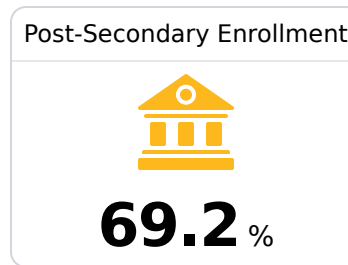

B Pearl High School

Pearl Public School District

 500 PIRATES COVE
Pearl, MS 39208

 Michael Brewer
Mbrewer@pearlk12.com

Due to the impact of COVID-19 on school closures in the 2019-20 school year and a waiver from the U.S. Department of Education, the Mississippi Department of Education (MDE) has no assessment and accountability data to report for the 2019-20 school year.