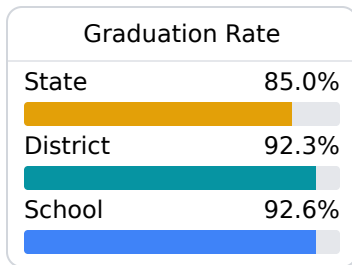

B Pearl High School

Pearl Public School District

 500 PIRATES COVE
Pearl, MS 39208

 Michael Brewer
Mbrewer@pearlk12.com

Due to the impact of COVID-19 on school closures in the 2019-20 school year and a waiver from the U.S. Department of Education, the Mississippi Department of Education (MDE) has no assessment and accountability data to report for the 2019-20 school year.