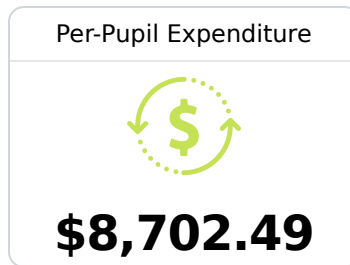

B Pearl High School

Pearl Public School District

 500 PIRATES COVE
Pearl, MS 39208

 Michael Brewer
Mbrewer@pearlk12.com

Due to the impact of COVID-19 on school closures in the 2019-20 school year and a waiver from the U.S. Department of Education, the Mississippi Department of Education (MDE) has no assessment and accountability data to report for the 2019-20 school year.