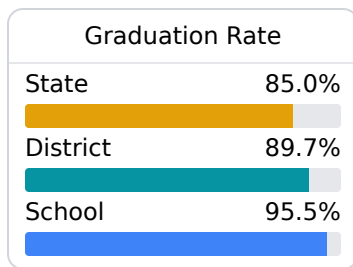

B Richland High School

Rankin County School District

 1202 Highway 49 South
Richland, MS 39218

 Marcus Stewart
mar102@rcsd.ms

Due to the impact of COVID-19 on school closures in the 2019-20 school year and a waiver from the U.S. Department of Education, the Mississippi Department of Education (MDE) has no assessment and accountability data to report for the 2019-20 school year.