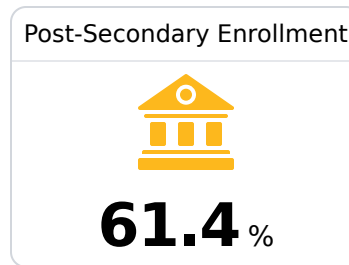

## **B** Richland High School

Rankin County School District

 1202 Highway 49 South  
Richland, MS 39218

 Marcus Stewart  
mar102@rcsd.ms

Due to the impact of COVID-19 on school closures in the 2019-20 school year and a waiver from the U.S. Department of Education, the Mississippi Department of Education (MDE) has no assessment and accountability data to report for the 2019-20 school year.