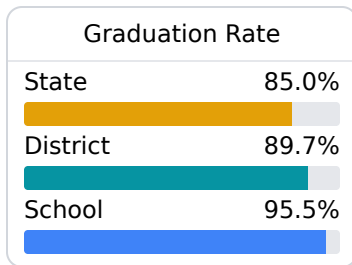

## **B** Richland High School

Rankin County School District

 1202 Highway 49 South  
Richland, MS 39218

 Marcus Stewart  
mar102@rcsd.ms

Due to the impact of COVID-19 on school closures in the 2019-20 school year and a waiver from the U.S. Department of Education, the Mississippi Department of Education (MDE) has no assessment and accountability data to report for the 2019-20 school year.