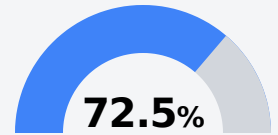

Teacher Data

64.5

Teachers

Experienced Teachers