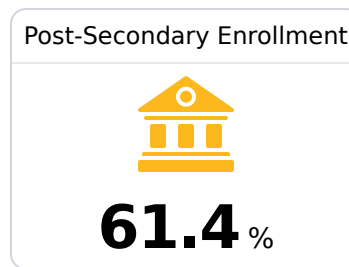

B Richland High School

Rankin County School District

 1202 Highway 49 South
Richland, MS 39218

 Marcus Stewart
mar102@rcsd.ms

Due to the impact of COVID-19 on school closures in the 2019-20 school year and a waiver from the U.S. Department of Education, the Mississippi Department of Education (MDE) has no assessment and accountability data to report for the 2019-20 school year.