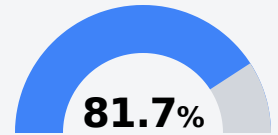

Teacher Data

27.3

Teachers

Experienced Teachers