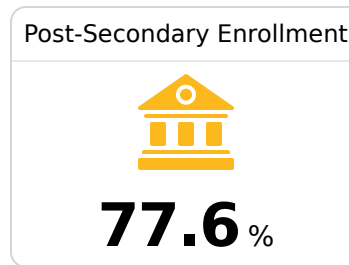

B Puckett Attendance Center Rankin County School District

 6382 Highway 18
Puckett, MS 39151

 Bryan Collins
bry200@rcsd.ms

Due to the impact of COVID-19 on school closures in the 2019-20 school year and a waiver from the U.S. Department of Education, the Mississippi Department of Education (MDE) has no assessment and accountability data to report for the 2019-20 school year.