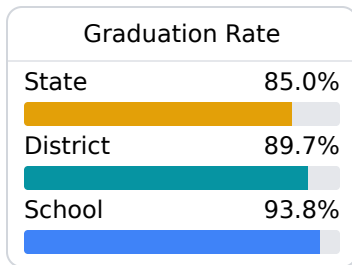

B Puckett Attendance Center Rankin County School District

 6382 Highway 18
Puckett, MS 39151

 Bryan Collins
bry200@rcsd.ms

Due to the impact of COVID-19 on school closures in the 2019-20 school year and a waiver from the U.S. Department of Education, the Mississippi Department of Education (MDE) has no assessment and accountability data to report for the 2019-20 school year.