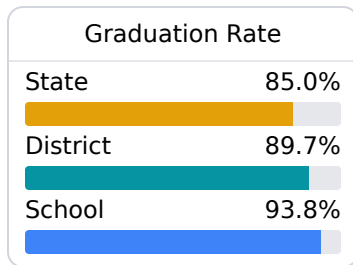

B Puckett Attendance Center Rankin County School District

 6382 Highway 18
Puckett, MS 39151

 Bryan Collins
bry200@rcsd.ms

Due to the impact of COVID-19 on school closures in the 2019-20 school year and a waiver from the U.S. Department of Education, the Mississippi Department of Education (MDE) has no assessment and accountability data to report for the 2019-20 school year.