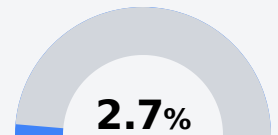

Provisional Teachers