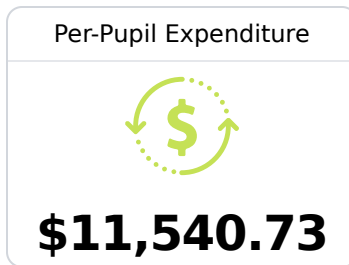

## **B** Pisgah High School Rankin County School District

 115 Tori Bowie Lane  
Brandon, MS 39047

 Craig Yates  
cyates@rcsd.ms

Due to the impact of COVID-19 on school closures in the 2019-20 school year and a waiver from the U.S. Department of Education, the Mississippi Department of Education (MDE) has no assessment and accountability data to report for the 2019-20 school year.