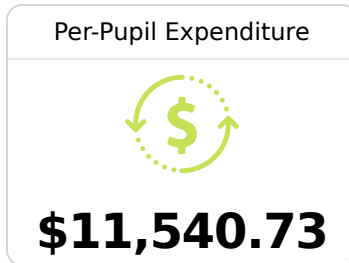

B Pisgah High School Rankin County School District

 115 Tori Bowie Lane
Brandon, MS 39047

 Craig Yates
cyates@rcsd.ms

Due to the impact of COVID-19 on school closures in the 2019-20 school year and a waiver from the U.S. Department of Education, the Mississippi Department of Education (MDE) has no assessment and accountability data to report for the 2019-20 school year.