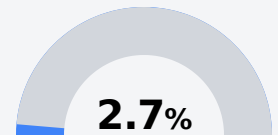

Provisional Teachers