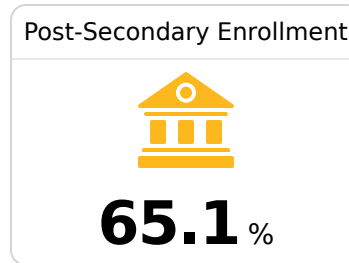

B Pisgah High School Rankin County School District

 115 Tori Bowie Lane
Brandon, MS 39047

 Craig Yates
cyates@rcsd.ms

Due to the impact of COVID-19 on school closures in the 2019-20 school year and a waiver from the U.S. Department of Education, the Mississippi Department of Education (MDE) has no assessment and accountability data to report for the 2019-20 school year.