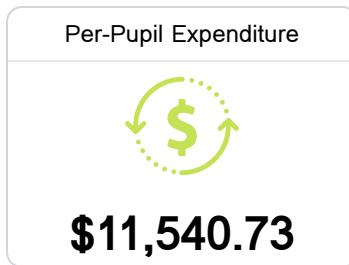

## **B** Pisgah High School

Rankin County School District

 115 Tori Bowie Lane  
Brandon, MS 39047

 Craig Yates  
cyates@rcsd.ms

Due to the impact of COVID-19 on school closures in the 2019-20 school year and a waiver from the U.S. Department of Education, the Mississippi Department of Education (MDE) has no assessment and accountability data to report for the 2019-20 school year.