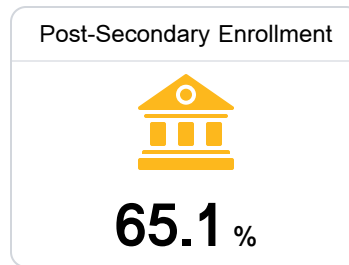

## **B** Pisgah High School

Rankin County School District

 115 Tori Bowie Lane  
Brandon, MS 39047

 Craig Yates  
cyates@rcsd.ms

Due to the impact of COVID-19 on school closures in the 2019-20 school year and a waiver from the U.S. Department of Education, the Mississippi Department of Education (MDE) has no assessment and accountability data to report for the 2019-20 school year.