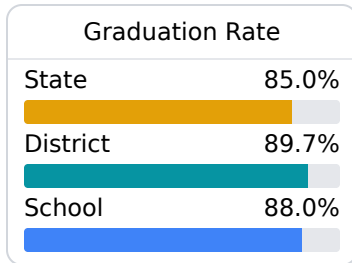

B Pisgah High School Rankin County School District

 115 Tori Bowie Lane
Brandon, MS 39047

 Craig Yates
cyates@rcsd.ms

Due to the impact of COVID-19 on school closures in the 2019-20 school year and a waiver from the U.S. Department of Education, the Mississippi Department of Education (MDE) has no assessment and accountability data to report for the 2019-20 school year.