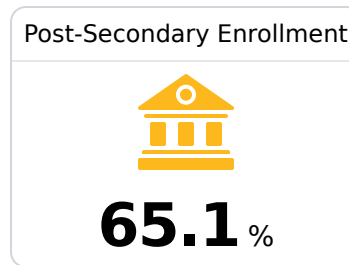

## **B** Pisgah High School Rankin County School District

 115 Tori Bowie Lane  
Brandon, MS 39047

 Craig Yates  
cyates@rcsd.ms

Due to the impact of COVID-19 on school closures in the 2019-20 school year and a waiver from the U.S. Department of Education, the Mississippi Department of Education (MDE) has no assessment and accountability data to report for the 2019-20 school year.