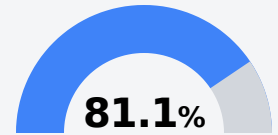

Teacher Data

36.0

Teachers

Experienced Teachers