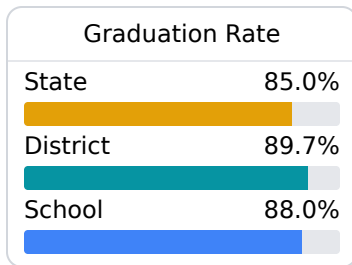

## **B** Pisgah High School Rankin County School District

 115 Tori Bowie Lane  
Brandon, MS 39047

 Craig Yates  
cyates@rcsd.ms

Due to the impact of COVID-19 on school closures in the 2019-20 school year and a waiver from the U.S. Department of Education, the Mississippi Department of Education (MDE) has no assessment and accountability data to report for the 2019-20 school year.