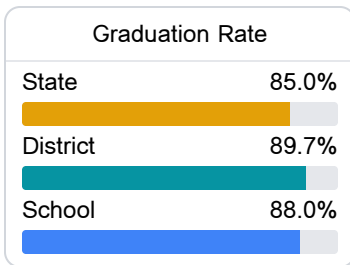

## **B** Pisgah High School

Rankin County School District

 115 Tori Bowie Lane  
Brandon, MS 39047

 Craig Yates  
cyates@rcsd.ms

Due to the impact of COVID-19 on school closures in the 2019-20 school year and a waiver from the U.S. Department of Education, the Mississippi Department of Education (MDE) has no assessment and accountability data to report for the 2019-20 school year.