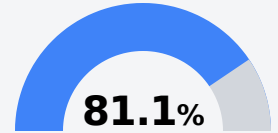

Teacher Data

36.0

Teachers

Experienced Teachers