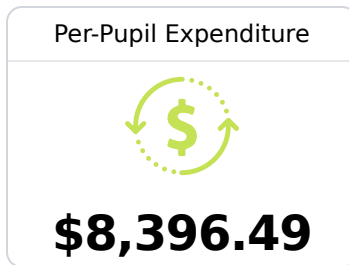

B Pisgah Elementary School

Rankin County School District

125 Tori Bowie Lane
Brandon, MS 39047

Heather Dyess
heather.dyess@rcsd.ms

Due to the impact of COVID-19 on school closures in the 2019-20 school year and a waiver from the U.S. Department of Education, the Mississippi Department of Education (MDE) has no assessment and accountability data to report for the 2019-20 school year.

Graduation Rate	
State	85.0%
District	89.7%
School	N/A