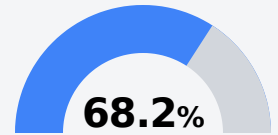

Teacher Data

28.3

Teachers

Experienced Teachers