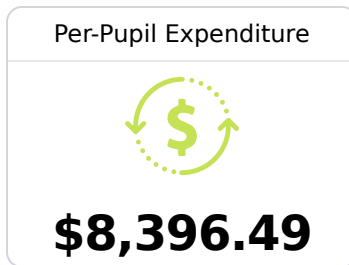

B Pisgah Elementary School

Rankin County School District

125 Tori Bowie Lane
Brandon, MS 39047

Heather Dyess
heather.dyess@rcsd.ms

Due to the impact of COVID-19 on school closures in the 2019-20 school year and a waiver from the U.S. Department of Education, the Mississippi Department of Education (MDE) has no assessment and accountability data to report for the 2019-20 school year.

Graduation Rate	
State	85.0%
District	89.7%
School	N/A

Teacher Data

28.3

Teachers

68.2%

Experienced Teachers

0.0%

Provisional Teachers

100.0%

In-Field Teachers