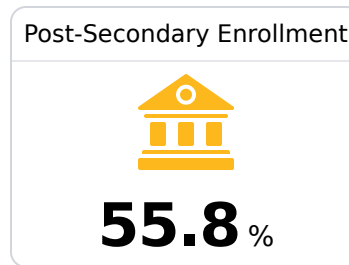

## **B** Pelahatchie Attendance Center Rankin County School District

 213 Brooks Street  
Pelahatchie, MS 39145

 Voncille Anderson  
vanderson@rcsd.ms

Due to the impact of COVID-19 on school closures in the 2019-20 school year and a waiver from the U.S. Department of Education, the Mississippi Department of Education (MDE) has no assessment and accountability data to report for the 2019-20 school year.