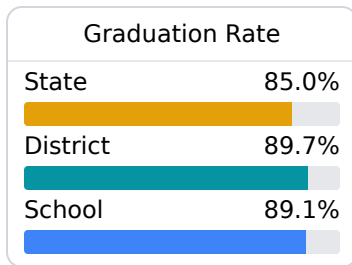

## **B** Pelahatchie Attendance Center Rankin County School District

 213 Brooks Street  
Pelahatchie, MS 39145

 Voncille Anderson  
vanderson@rcsd.ms

Due to the impact of COVID-19 on school closures in the 2019-20 school year and a waiver from the U.S. Department of Education, the Mississippi Department of Education (MDE) has no assessment and accountability data to report for the 2019-20 school year.