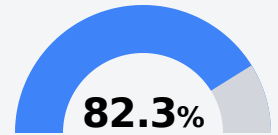

Teacher Data

45.1

Teachers

Experienced Teachers