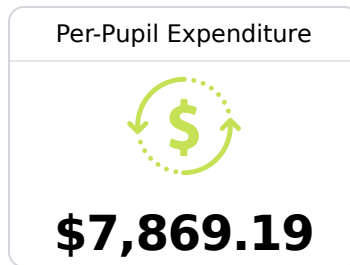

A Highland Bluff Elementary

Rankin County School District

5970 Hwy 25
Brandon, MS 39047

Josh Jones
josh.jones@rcsd.ms

Due to the impact of COVID-19 on school closures in the 2019-20 school year and a waiver from the U.S. Department of Education, the Mississippi Department of Education (MDE) has no assessment and accountability data to report for the 2019-20 school year.

Graduation Rate	
State	85.0%
District	89.7%
School	N/A

Teacher Data

45.1

Teachers

82.3%

Experienced Teachers

0.0%

Provisional Teachers

100.0%

In-Field Teachers