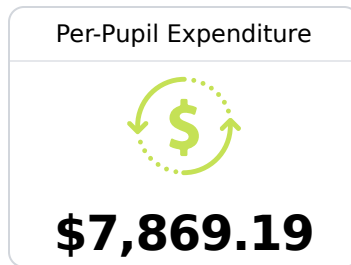

Highland Bluff Elementary

Rankin County School District

5970 Hwy 25
Brandon, MS 39047

Josh Jones
josh.jones@rcsd.ms

Due to the impact of COVID-19 on school closures in the 2019-20 school year and a waiver from the U.S. Department of Education, the Mississippi Department of Education (MDE) has no assessment and accountability data to report for the 2019-20 school year.

Graduation Rate	
State	85.0%
District	89.7%
School	N/A