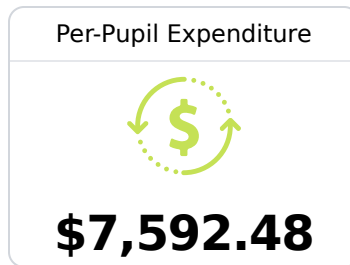

A Oakdale Elementary

Rankin County School District

171 Oakdale Road
Brandon, MS 39047

Andrea Payne
and202@rcsd.ms

Due to the impact of COVID-19 on school closures in the 2019-20 school year and a waiver from the U.S. Department of Education, the Mississippi Department of Education (MDE) has no assessment and accountability data to report for the 2019-20 school year.

Graduation Rate	
State	85.0%
District	89.7%
School	N/A

Teacher Data

36.1

Teachers

64.0%

Experienced Teachers

0.0%

Provisional Teachers

98.8%

In-Field Teachers