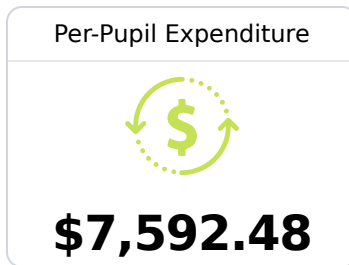

Oakdale Elementary

Rankin County School District

171 Oakdale Road
Brandon, MS 39047

Andrea Payne
and202@rcsd.ms

Due to the impact of COVID-19 on school closures in the 2019-20 school year and a waiver from the U.S. Department of Education, the Mississippi Department of Education (MDE) has no assessment and accountability data to report for the 2019-20 school year.

Graduation Rate	
State	85.0%
District	89.7%
School	N/A