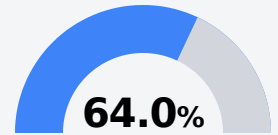

Teacher Data

36.1

Teachers

Experienced Teachers