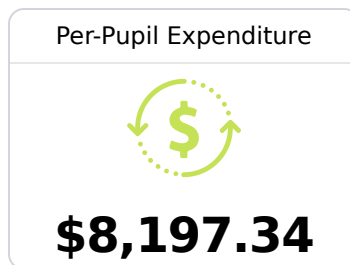

A Northshore Elementary

Rankin County School District

 110 Northshore Parkway
Brandon, MS 39047

 Lee Pambianchi
lee.pambianchi@rcsd.ms

Due to the impact of COVID-19 on school closures in the 2019-20 school year and a waiver from the U.S. Department of Education, the Mississippi Department of Education (MDE) has no assessment and accountability data to report for the 2019-20 school year.