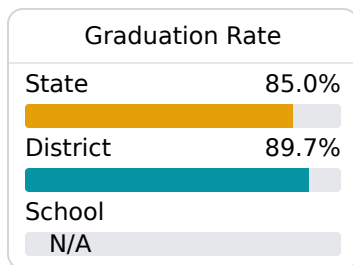

A Northshore Elementary

Rankin County School District

 110 Northshore Parkway
Brandon, MS 39047

 Lee Pambianchi
lee.pambianchi@rcsd.ms

Due to the impact of COVID-19 on school closures in the 2019-20 school year and a waiver from the U.S. Department of Education, the Mississippi Department of Education (MDE) has no assessment and accountability data to report for the 2019-20 school year.