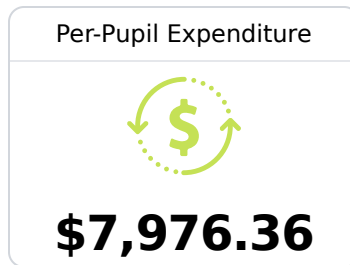

A Northwest Elementary School

Rankin County School District

500 Vine Dr.
Flowood, MS 39232

Kara Killough
kara.killough@rcsd.ms

Due to the impact of COVID-19 on school closures in the 2019-20 school year and a waiver from the U.S. Department of Education, the Mississippi Department of Education (MDE) has no assessment and accountability data to report for the 2019-20 school year.

Graduation Rate	
State	85.0%
District	89.7%
School	N/A

Teacher Data

37.7

Teachers

86.4%

Experienced Teachers

0.0%

Provisional Teachers

100.0%

In-Field Teachers