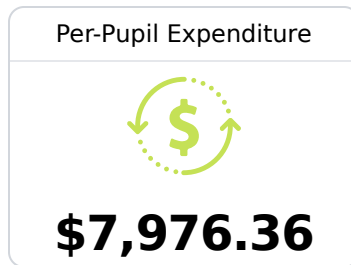

A Northwest Elementary School

Rankin County School District

500 Vine Dr.
Flowood, MS 39232

Kara Killough
kara.killough@rcsd.ms

Due to the impact of COVID-19 on school closures in the 2019-20 school year and a waiver from the U.S. Department of Education, the Mississippi Department of Education (MDE) has no assessment and accountability data to report for the 2019-20 school year.

Graduation Rate	
State	85.0%
District	89.7%
School	N/A

Teacher Data

37.7

Teachers

86.4%

Experienced Teachers

0.0%

Provisional Teachers

100.0%

In-Field Teachers