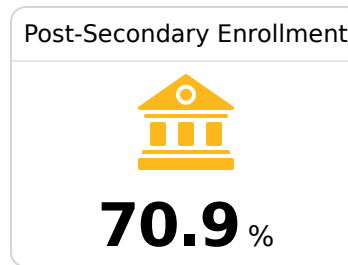

B Northwest Rankin High School

Rankin County School District

 5805 Highway 25
Flowood, MS 39232

 Lewis Bradford
lewis.bradford@rcsd.ms

Due to the impact of COVID-19 on school closures in the 2019-20 school year and a waiver from the U.S. Department of Education, the Mississippi Department of Education (MDE) has no assessment and accountability data to report for the 2019-20 school year.