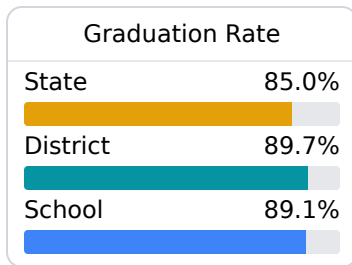

B Northwest Rankin High School

Rankin County School District

 5805 Highway 25
Flowood, MS 39232

 Lewis Bradford
lewis.bradford@rcsd.ms

Due to the impact of COVID-19 on school closures in the 2019-20 school year and a waiver from the U.S. Department of Education, the Mississippi Department of Education (MDE) has no assessment and accountability data to report for the 2019-20 school year.