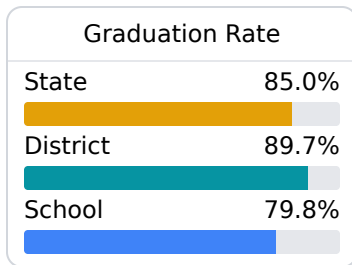

B McLaurin Attendance Center

Rankin County School District

 130 Tiger Drive
Florence, MS 39073

 Russell Granberry
rus200@rcsd.ms

Due to the impact of COVID-19 on school closures in the 2019-20 school year and a waiver from the U.S. Department of Education, the Mississippi Department of Education (MDE) has no assessment and accountability data to report for the 2019-20 school year.