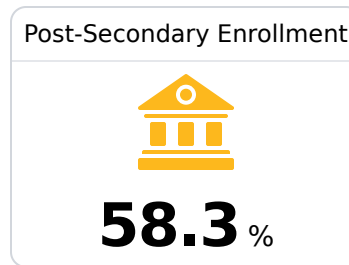

B McLaurin Attendance Center Rankin County School District

 130 Tiger Drive
Florence, MS 39073

 Russell Granberry
rus200@rcsd.ms

Due to the impact of COVID-19 on school closures in the 2019-20 school year and a waiver from the U.S. Department of Education, the Mississippi Department of Education (MDE) has no assessment and accountability data to report for the 2019-20 school year.