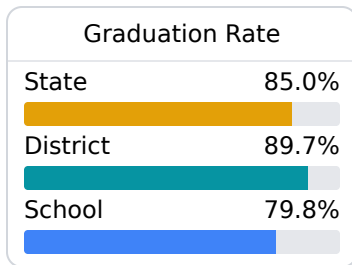

B McLaurin Attendance Center Rankin County School District

 130 Tiger Drive
Florence, MS 39073

 Russell Granberry
rus200@rcsd.ms

Due to the impact of COVID-19 on school closures in the 2019-20 school year and a waiver from the U.S. Department of Education, the Mississippi Department of Education (MDE) has no assessment and accountability data to report for the 2019-20 school year.