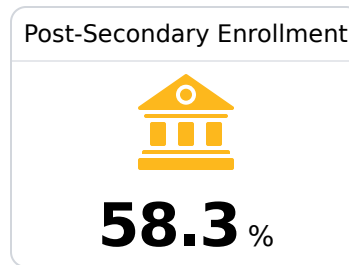

B McLaurin Attendance Center

Rankin County School District

 130 Tiger Drive
Florence, MS 39073

 Russell Granberry
rus200@rcsd.ms

Due to the impact of COVID-19 on school closures in the 2019-20 school year and a waiver from the U.S. Department of Education, the Mississippi Department of Education (MDE) has no assessment and accountability data to report for the 2019-20 school year.