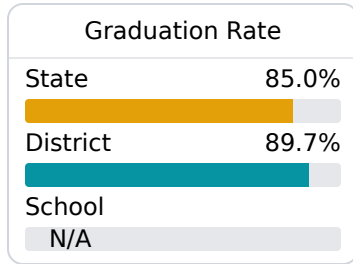

A Mclaurin Elementary School

Rankin County School District

2693 Star Road
Florence, MS 39073

Kristen Langerman
kristen.langerman@rcsd.ms

Identified for **Additional Targeted Support and Improvement**

Due to the impact of COVID-19 on school closures in the 2019-20 school year and a waiver from the U.S. Department of Education, the Mississippi Department of Education (MDE) has no assessment and accountability data to report for the 2019-20 school year.

Teacher Data

39.3

Teachers

74.9%

Experienced Teachers

2.6%

Provisional Teachers

100.0%

In-Field Teachers