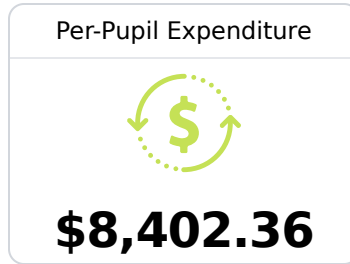

A Mclaurin Elementary School

Rankin County School District

2693 Star Road
Florence, MS 39073

Kristen Langerman
kristen.langerman@rcsd.ms

Identified for **Additional Targeted Support and Improvement**

Due to the impact of COVID-19 on school closures in the 2019-20 school year and a waiver from the U.S. Department of Education, the Mississippi Department of Education (MDE) has no assessment and accountability data to report for the 2019-20 school year.

Teacher Data

39.3

Teachers

74.9%

Experienced Teachers

2.6%

Provisional Teachers

100.0%

In-Field Teachers