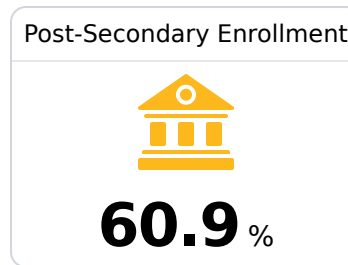

## **B** Florence High School

Rankin County School District

 232 Highway 469 North  
Florence, MS 39073

 Keith Reed  
keith.reed@rcsd.ms

Due to the impact of COVID-19 on school closures in the 2019-20 school year and a waiver from the U.S. Department of Education, the Mississippi Department of Education (MDE) has no assessment and accountability data to report for the 2019-20 school year.