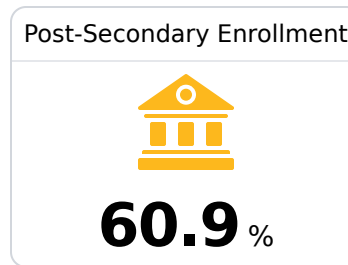

B Florence High School

Rankin County School District

 232 Highway 469 North
Florence, MS 39073

 Keith Reed
keith.reed@rcsd.ms

Due to the impact of COVID-19 on school closures in the 2019-20 school year and a waiver from the U.S. Department of Education, the Mississippi Department of Education (MDE) has no assessment and accountability data to report for the 2019-20 school year.