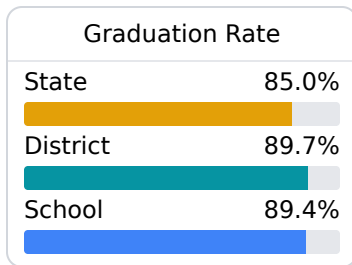

## **B** Florence High School

Rankin County School District

 232 Highway 469 North  
Florence, MS 39073

 Keith Reed  
keith.reed@rcsd.ms

Due to the impact of COVID-19 on school closures in the 2019-20 school year and a waiver from the U.S. Department of Education, the Mississippi Department of Education (MDE) has no assessment and accountability data to report for the 2019-20 school year.