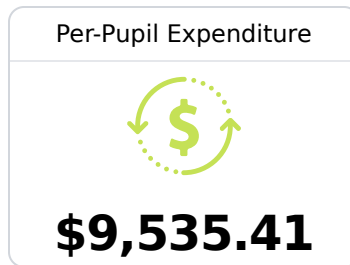

B Florence High School

Rankin County School District

 232 Highway 469 North
Florence, MS 39073

 Keith Reed
keith.reed@rcsd.ms

Due to the impact of COVID-19 on school closures in the 2019-20 school year and a waiver from the U.S. Department of Education, the Mississippi Department of Education (MDE) has no assessment and accountability data to report for the 2019-20 school year.