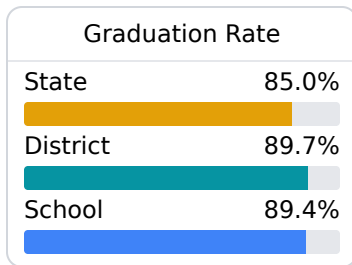

B Florence High School

Rankin County School District

 232 Highway 469 North
Florence, MS 39073

 Keith Reed
keith.reed@rcsd.ms

Due to the impact of COVID-19 on school closures in the 2019-20 school year and a waiver from the U.S. Department of Education, the Mississippi Department of Education (MDE) has no assessment and accountability data to report for the 2019-20 school year.