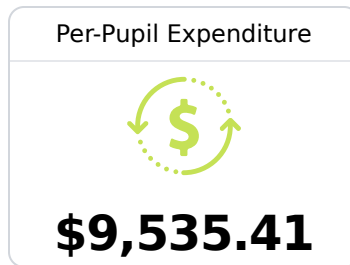

## **B** Florence High School

Rankin County School District

 232 Highway 469 North  
Florence, MS 39073

 Keith Reed  
keith.reed@rcsd.ms

Due to the impact of COVID-19 on school closures in the 2019-20 school year and a waiver from the U.S. Department of Education, the Mississippi Department of Education (MDE) has no assessment and accountability data to report for the 2019-20 school year.