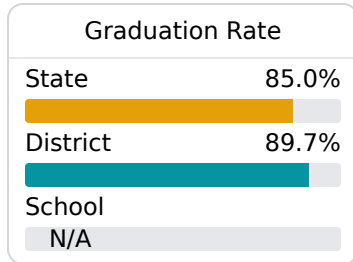

B Florence Middle School

Rankin County School District

123 Beverly Drive
Florence, MS 39073

Brock Sistrunk
brock.sistrunk@rcsd.ms

Identified for **Additional Targeted Support and Improvement**

Due to the impact of COVID-19 on school closures in the 2019-20 school year and a waiver from the U.S. Department of Education, the Mississippi Department of Education (MDE) has no assessment and accountability data to report for the 2019-20 school year.

Teacher Data

46.2

Teachers

93.7%

Experienced Teachers

2.1%

Provisional Teachers

100.0%

In-Field Teachers