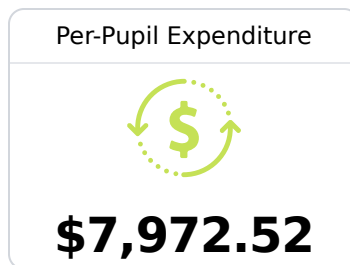

Steen's Creek Elementary

Rankin County School District

300 Highway 469 North
Florence, MS 39073

Catie Gunn
catie.gunn@rcsd.ms

Due to the impact of COVID-19 on school closures in the 2019-20 school year and a waiver from the U.S. Department of Education, the Mississippi Department of Education (MDE) has no assessment and accountability data to report for the 2019-20 school year.

Graduation Rate	
State	85.0%
District	89.7%
School	N/A

Teacher Data

32.2

Teachers

81.4%

Experienced Teachers

0.0%

Provisional Teachers

100.0%

In-Field Teachers