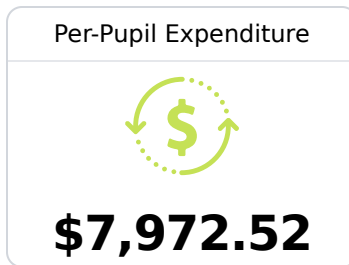

Steen's Creek Elementary

Rankin County School District

300 Highway 469 North
Florence, MS 39073

Catie Gunn
catie.gunn@rcsd.ms

Due to the impact of COVID-19 on school closures in the 2019-20 school year and a waiver from the U.S. Department of Education, the Mississippi Department of Education (MDE) has no assessment and accountability data to report for the 2019-20 school year.

Graduation Rate	
State	85.0%
District	89.7%
School	N/A

Teacher Data

32.2

Teachers

81.4%

Experienced Teachers

0.0%

Provisional Teachers

100.0%

In-Field Teachers