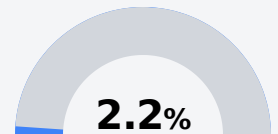

Provisional Teachers