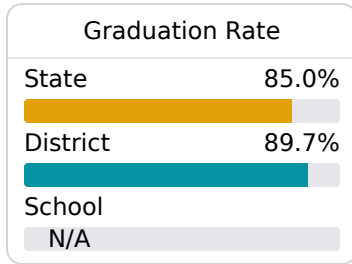

B Brandon Middle School

Rankin County School District

408 South College St.
Brandon, MS 39042

Trey Rein
trey.rein@rcsd.ms

Identified for **Additional Targeted Support and Improvement**

Due to the impact of COVID-19 on school closures in the 2019-20 school year and a waiver from the U.S. Department of Education, the Mississippi Department of Education (MDE) has no assessment and accountability data to report for the 2019-20 school year.