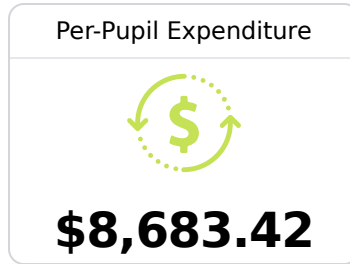

## **B** Brandon Middle School Rankin County School District

408 South College St.  
Brandon, MS 39042

Trey Rein  
trey.rein@rcsd.ms

Identified for **Additional Targeted Support and Improvement**

Due to the impact of COVID-19 on school closures in the 2019-20 school year and a waiver from the U.S. Department of Education, the Mississippi Department of Education (MDE) has no assessment and accountability data to report for the 2019-20 school year.