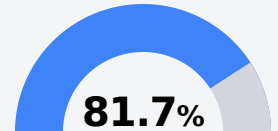

Teacher Data

92.1

Teachers

Experienced Teachers