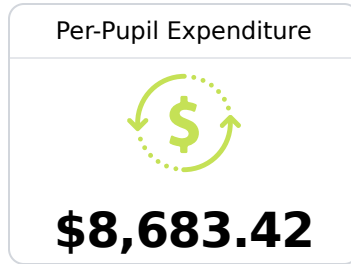

B Brandon Middle School

Rankin County School District

408 South College St.
Brandon, MS 39042

Trey Rein
trey.rein@rcsd.ms

Identified for **Additional Targeted Support and Improvement**

Due to the impact of COVID-19 on school closures in the 2019-20 school year and a waiver from the U.S. Department of Education, the Mississippi Department of Education (MDE) has no assessment and accountability data to report for the 2019-20 school year.