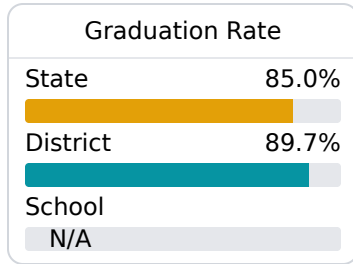

## **B** Brandon Middle School Rankin County School District

408 South College St.  
Brandon, MS 39042

Trey Rein  
trey.rein@rcsd.ms

Identified for **Additional Targeted Support and Improvement**

Due to the impact of COVID-19 on school closures in the 2019-20 school year and a waiver from the U.S. Department of Education, the Mississippi Department of Education (MDE) has no assessment and accountability data to report for the 2019-20 school year.