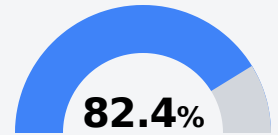

Teacher Data

101.3

Teachers

Experienced Teachers