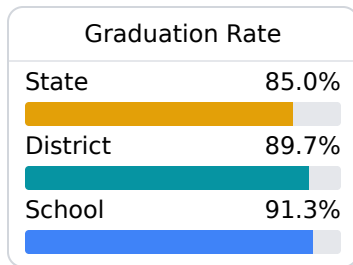

Brandon High School

Rankin County School District

3090 Highway 18
Brandon, MS 39042

Bryan Marshall
bmarshall@rcsd.ms

Due to the impact of COVID-19 on school closures in the 2019-20 school year and a waiver from the U.S. Department of Education, the Mississippi Department of Education (MDE) has no assessment and accountability data to report for the 2019-20 school year.