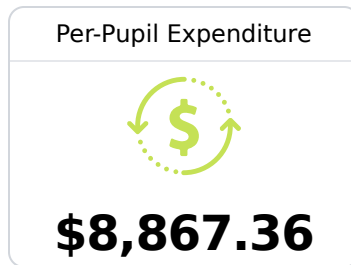

Brandon High School

Rankin County School District

3090 Highway 18
Brandon, MS 39042

Bryan Marshall
bmarshall@rcsd.ms

Due to the impact of COVID-19 on school closures in the 2019-20 school year and a waiver from the U.S. Department of Education, the Mississippi Department of Education (MDE) has no assessment and accountability data to report for the 2019-20 school year.