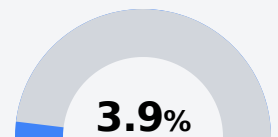

Provisional Teachers