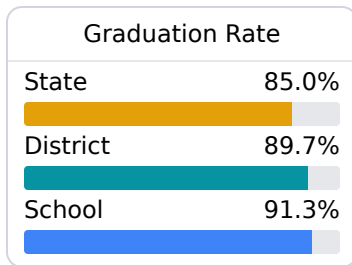

Brandon High School

Rankin County School District

3090 Highway 18
Brandon, MS 39042

Bryan Marshall
bmarshall@rcsd.ms

Due to the impact of COVID-19 on school closures in the 2019-20 school year and a waiver from the U.S. Department of Education, the Mississippi Department of Education (MDE) has no assessment and accountability data to report for the 2019-20 school year.