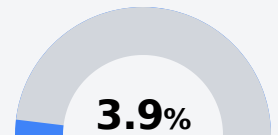

Provisional Teachers