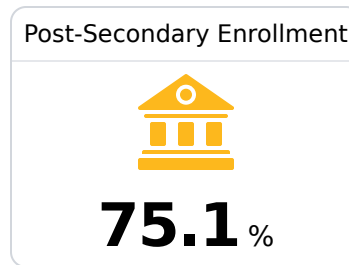

Brandon High School

Rankin County School District

3090 Highway 18
Brandon, MS 39042

Bryan Marshall
bmarshall@rcsd.ms

Due to the impact of COVID-19 on school closures in the 2019-20 school year and a waiver from the U.S. Department of Education, the Mississippi Department of Education (MDE) has no assessment and accountability data to report for the 2019-20 school year.