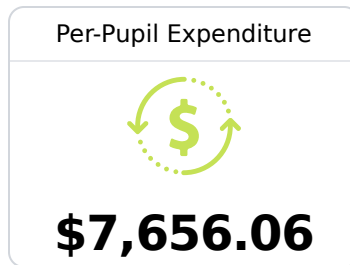

A Brandon Elementary School

Rankin County School District

125 Overby Street
Brandon, MS 39042

Vallerie Lacey
vlacey@rcsd.ms

Due to the impact of COVID-19 on school closures in the 2019-20 school year and a waiver from the U.S. Department of Education, the Mississippi Department of Education (MDE) has no assessment and accountability data to report for the 2019-20 school year.

Graduation Rate	
State	85.0%
District	89.7%
School	N/A

Teacher Data

49.5

Teachers

79.8%

Experienced Teachers

0.0%

Provisional Teachers

99.4%

In-Field Teachers