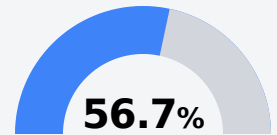

Teacher Data

30.4

Teachers

Experienced Teachers