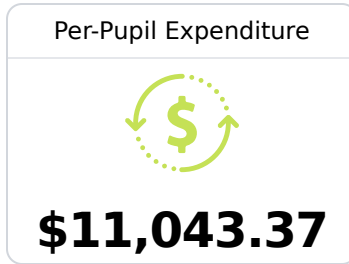

Quitman County Middle School

Quitman County School District

450 HUMPHREY STREET P. O. BOX 290
Marks, MS 38646

JOHN JOSSELL
johnjossell@qcsd.k12.ms.us

Identified for **Additional Targeted Support and Improvement**

Due to the impact of COVID-19 on school closures in the 2019-20 school year and a waiver from the U.S. Department of Education, the Mississippi Department of Education (MDE) has no assessment and accountability data to report for the 2019-20 school year.