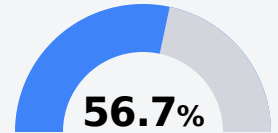

Teacher Data

30.4

Teachers

Experienced Teachers