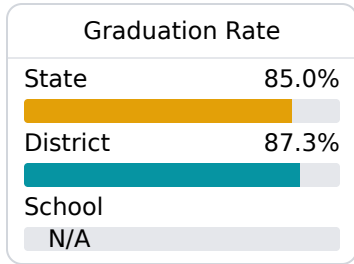

Quitman County Middle School

Quitman County School District

450 HUMPHREY STREET P. O. BOX 290
Marks, MS 38646

JOHN JOSSELL
johnjossell@qcsd.k12.ms.us

Identified for **Additional Targeted Support and Improvement**

Due to the impact of COVID-19 on school closures in the 2019-20 school year and a waiver from the U.S. Department of Education, the Mississippi Department of Education (MDE) has no assessment and accountability data to report for the 2019-20 school year.