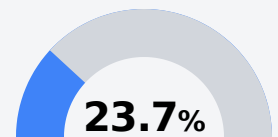

Graduation Rate	
State	85.0%
District	87.3%
School	N/A

Teacher Data

31.6

Teachers

Experienced Teachers

Provisional Teachers

In-Field Teachers