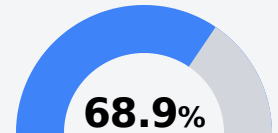

Teacher Data

31.6

Teachers

Experienced Teachers