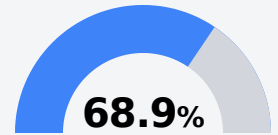

Teacher Data

31.6

Teachers

Experienced Teachers