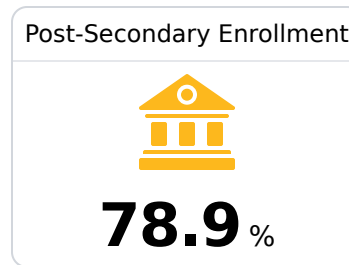

A Booneville High School

Booneville School District

 300 B W George E. Allen Dr.
Booneville, MS 38829

 John "Bo" Sandlin
jsandlin@boonevilleschools.org

Due to the impact of COVID-19 on school closures in the 2019-20 school year and a waiver from the U.S. Department of Education, the Mississippi Department of Education (MDE) has no assessment and accountability data to report for the 2019-20 school year.