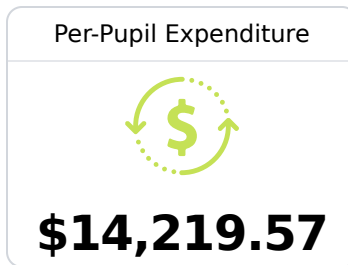

## A Booneville High School

Booneville School District

 300 B W George E. Allen Dr.  
Booneville, MS 38829

 John "Bo" Sandlin  
[jsandlin@boonevilleschools.org](mailto:jsandlin@boonevilleschools.org)

Due to the impact of COVID-19 on school closures in the 2019-20 school year and a waiver from the U.S. Department of Education, the Mississippi Department of Education (MDE) has no assessment and accountability data to report for the 2019-20 school year.