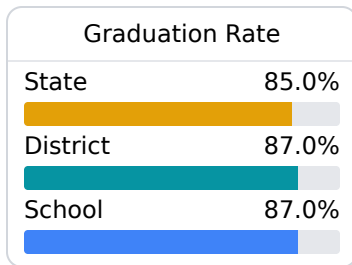

## A Booneville High School

Booneville School District

 300 B W George E. Allen Dr.  
Booneville, MS 38829

 John "Bo" Sandlin  
[jsandlin@boonevilleschools.org](mailto:jsandlin@boonevilleschools.org)

Due to the impact of COVID-19 on school closures in the 2019-20 school year and a waiver from the U.S. Department of Education, the Mississippi Department of Education (MDE) has no assessment and accountability data to report for the 2019-20 school year.