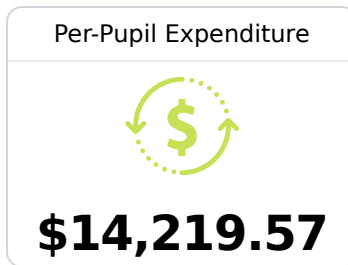

A Booneville High School

Booneville School District

 300 B W George E. Allen Dr.
Booneville, MS 38829

 John "Bo" Sandlin
jsandlin@boonevilleschools.org

Due to the impact of COVID-19 on school closures in the 2019-20 school year and a waiver from the U.S. Department of Education, the Mississippi Department of Education (MDE) has no assessment and accountability data to report for the 2019-20 school year.