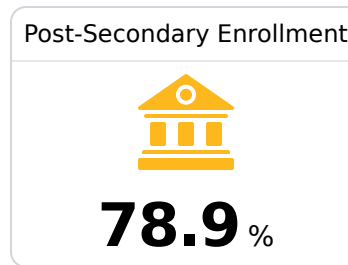

## A Booneville High School

Booneville School District

 300 B W George E. Allen Dr.  
Booneville, MS 38829

 John "Bo" Sandlin  
[jsandlin@boonevilleschools.org](mailto:jsandlin@boonevilleschools.org)

Due to the impact of COVID-19 on school closures in the 2019-20 school year and a waiver from the U.S. Department of Education, the Mississippi Department of Education (MDE) has no assessment and accountability data to report for the 2019-20 school year.