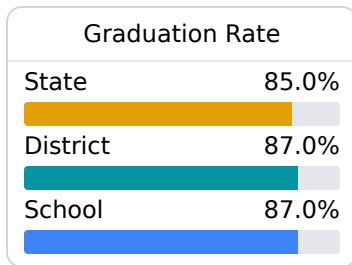

A Booneville High School

Booneville School District

 300 B W George E. Allen Dr.
Booneville, MS 38829

 John "Bo" Sandlin
jsandlin@boonevilleschools.org

Due to the impact of COVID-19 on school closures in the 2019-20 school year and a waiver from the U.S. Department of Education, the Mississippi Department of Education (MDE) has no assessment and accountability data to report for the 2019-20 school year.