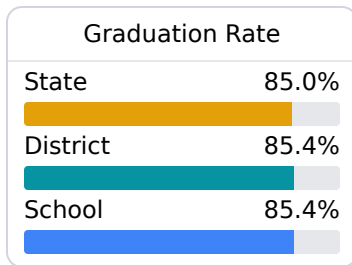

## Baldwyn High School

Baldwyn School District

512 NORTH FOURTH STREET  
Baldwyn, MS 38824

Rickey Weaver  
weaverr@baldwynschools.com

Due to the impact of COVID-19 on school closures in the 2019-20 school year and a waiver from the U.S. Department of Education, the Mississippi Department of Education (MDE) has no assessment and accountability data to report for the 2019-20 school year.