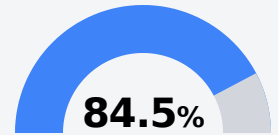

Teacher Data

36.6

Teachers

Experienced Teachers