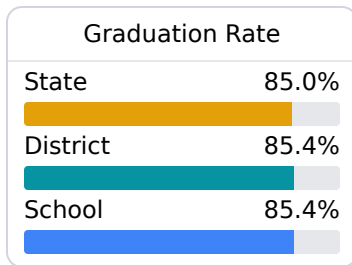

Baldwyn High School

Baldwyn School District

512 NORTH FOURTH STREET
Baldwyn, MS 38824

Rickey Weaver
weaverr@baldwynschools.com

Due to the impact of COVID-19 on school closures in the 2019-20 school year and a waiver from the U.S. Department of Education, the Mississippi Department of Education (MDE) has no assessment and accountability data to report for the 2019-20 school year.