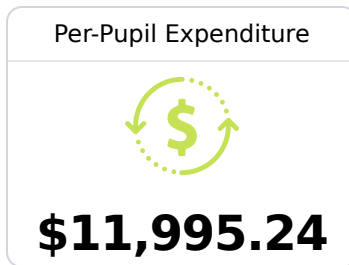

Baldwyn High School

Baldwyn School District

512 NORTH FOURTH STREET
Baldwyn, MS 38824

Rickey Weaver
weaverr@baldwynschools.com

Due to the impact of COVID-19 on school closures in the 2019-20 school year and a waiver from the U.S. Department of Education, the Mississippi Department of Education (MDE) has no assessment and accountability data to report for the 2019-20 school year.