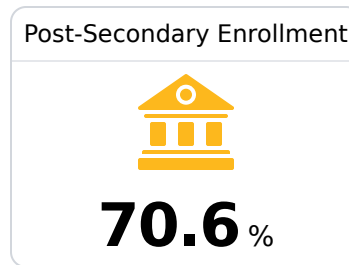

Baldwyn High School

Baldwyn School District

512 NORTH FOURTH STREET
Baldwyn, MS 38824

Rickey Weaver
weaverr@baldwynschools.com

Due to the impact of COVID-19 on school closures in the 2019-20 school year and a waiver from the U.S. Department of Education, the Mississippi Department of Education (MDE) has no assessment and accountability data to report for the 2019-20 school year.