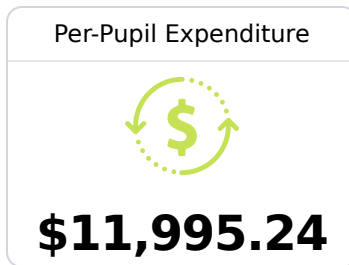

## Baldwyn High School

Baldwyn School District

512 NORTH FOURTH STREET  
Baldwyn, MS 38824

Rickey Weaver  
weaverr@baldwynschools.com

Due to the impact of COVID-19 on school closures in the 2019-20 school year and a waiver from the U.S. Department of Education, the Mississippi Department of Education (MDE) has no assessment and accountability data to report for the 2019-20 school year.