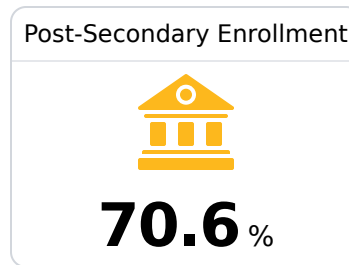

## Baldwyn High School

Baldwyn School District

512 NORTH FOURTH STREET  
Baldwyn, MS 38824

Rickey Weaver  
weaverr@baldwynschools.com

Due to the impact of COVID-19 on school closures in the 2019-20 school year and a waiver from the U.S. Department of Education, the Mississippi Department of Education (MDE) has no assessment and accountability data to report for the 2019-20 school year.