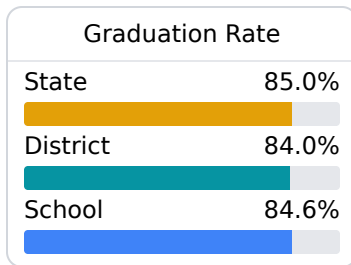

## Wheeler High School

Prentiss County School District

318 CR 5011  
Booneville, MS 38829

Nathan Garner  
ngarner@pcsdk12.com

Due to the impact of COVID-19 on school closures in the 2019-20 school year and a waiver from the U.S. Department of Education, the Mississippi Department of Education (MDE) has no assessment and accountability data to report for the 2019-20 school year.