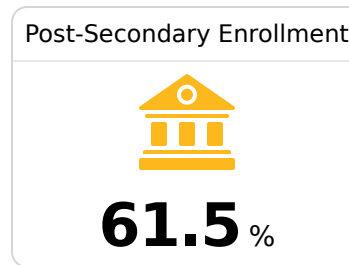

## Wheeler High School

Prentiss County School District

318 CR 5011  
Booneville, MS 38829

Nathan Garner  
ngarner@pcsdk12.com

Due to the impact of COVID-19 on school closures in the 2019-20 school year and a waiver from the U.S. Department of Education, the Mississippi Department of Education (MDE) has no assessment and accountability data to report for the 2019-20 school year.