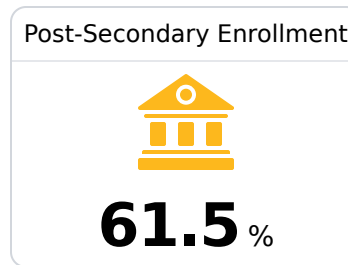

B Wheeler High School Prentiss County School District

 318 CR 5011
Booneville, MS 38829

 Nathan Garner
ngarner@pcsdk12.com

Due to the impact of COVID-19 on school closures in the 2019-20 school year and a waiver from the U.S. Department of Education, the Mississippi Department of Education (MDE) has no assessment and accountability data to report for the 2019-20 school year.