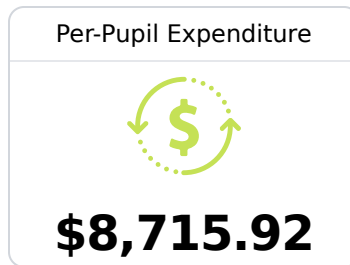

## Wheeler High School

Prentiss County School District

318 CR 5011  
Booneville, MS 38829

Nathan Garner  
ngarner@pcsdk12.com

Due to the impact of COVID-19 on school closures in the 2019-20 school year and a waiver from the U.S. Department of Education, the Mississippi Department of Education (MDE) has no assessment and accountability data to report for the 2019-20 school year.