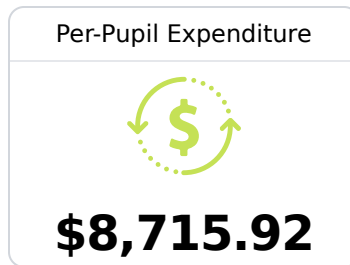

B Wheeler High School Prentiss County School District

 318 CR 5011
Booneville, MS 38829

 Nathan Garner
ngarner@pcsdk12.com

Due to the impact of COVID-19 on school closures in the 2019-20 school year and a waiver from the U.S. Department of Education, the Mississippi Department of Education (MDE) has no assessment and accountability data to report for the 2019-20 school year.