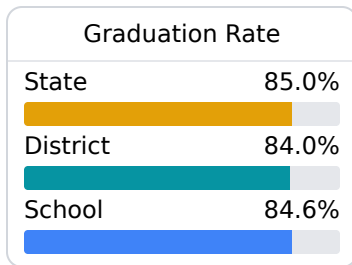

B Wheeler High School Prentiss County School District

 318 CR 5011
Booneville, MS 38829

 Nathan Garner
ngarner@pcsdk12.com

Due to the impact of COVID-19 on school closures in the 2019-20 school year and a waiver from the U.S. Department of Education, the Mississippi Department of Education (MDE) has no assessment and accountability data to report for the 2019-20 school year.