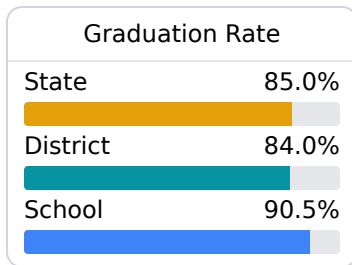

## **B** Thrasher High School Prentiss County School District

 167 CR 1040  
Booneville, MS 38829

 Leigh Estes  
lestes@pcsdk12.com

Due to the impact of COVID-19 on school closures in the 2019-20 school year and a waiver from the U.S. Department of Education, the Mississippi Department of Education (MDE) has no assessment and accountability data to report for the 2019-20 school year.