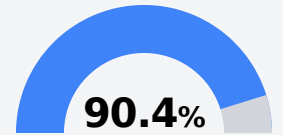

Teacher Data

37.8

Teachers

Experienced Teachers