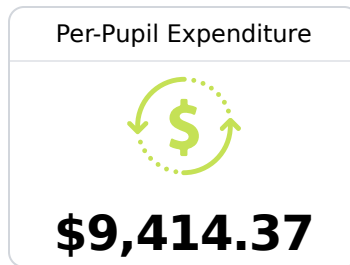

B Thrasher High School Prentiss County School District

 167 CR 1040
Booneville, MS 38829

 Leigh Estes
lestes@pcsdk12.com

Due to the impact of COVID-19 on school closures in the 2019-20 school year and a waiver from the U.S. Department of Education, the Mississippi Department of Education (MDE) has no assessment and accountability data to report for the 2019-20 school year.