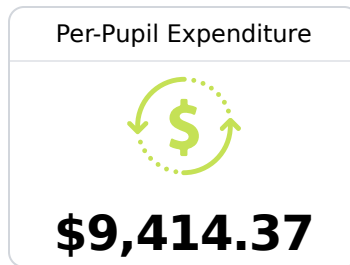

## **B** Thrasher High School Prentiss County School District

 167 CR 1040  
Booneville, MS 38829

 Leigh Estes  
lestes@pcsdk12.com

Due to the impact of COVID-19 on school closures in the 2019-20 school year and a waiver from the U.S. Department of Education, the Mississippi Department of Education (MDE) has no assessment and accountability data to report for the 2019-20 school year.