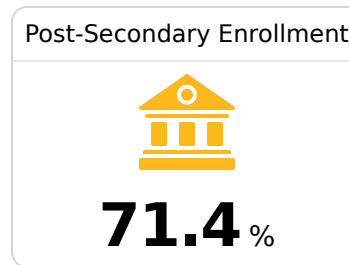

B Thrasher High School Prentiss County School District

 167 CR 1040
Booneville, MS 38829

 Leigh Estes
lestes@pcsdk12.com

Due to the impact of COVID-19 on school closures in the 2019-20 school year and a waiver from the U.S. Department of Education, the Mississippi Department of Education (MDE) has no assessment and accountability data to report for the 2019-20 school year.