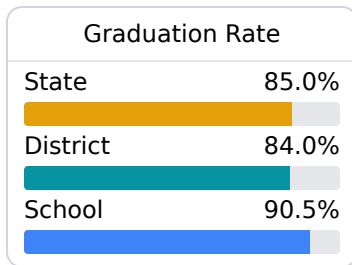

B Thrasher High School Prentiss County School District

 167 CR 1040
Booneville, MS 38829

 Leigh Estes
lestes@pcsdk12.com

Due to the impact of COVID-19 on school closures in the 2019-20 school year and a waiver from the U.S. Department of Education, the Mississippi Department of Education (MDE) has no assessment and accountability data to report for the 2019-20 school year.