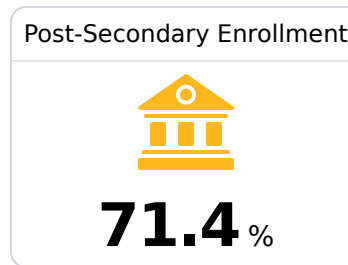

## **B** Thrasher High School Prentiss County School District

 167 CR 1040  
Booneville, MS 38829

 Leigh Estes  
lestes@pcsdk12.com

Due to the impact of COVID-19 on school closures in the 2019-20 school year and a waiver from the U.S. Department of Education, the Mississippi Department of Education (MDE) has no assessment and accountability data to report for the 2019-20 school year.