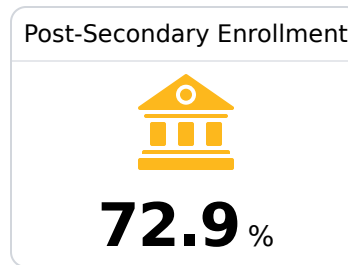

B New Site High School Prentiss County School District

 1020 Hwy. 4 East
New Site, MS 38859

 Kenny Sparks
ksparks@pcsdk12.com

Due to the impact of COVID-19 on school closures in the 2019-20 school year and a waiver from the U.S. Department of Education, the Mississippi Department of Education (MDE) has no assessment and accountability data to report for the 2019-20 school year.