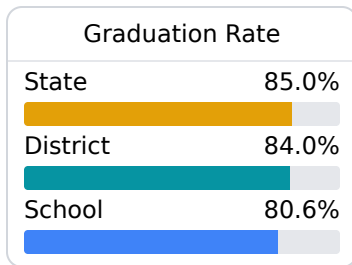

B New Site High School Prentiss County School District

 1020 Hwy. 4 East
New Site, MS 38859

 Kenny Sparks
ksparks@pcsdk12.com

Due to the impact of COVID-19 on school closures in the 2019-20 school year and a waiver from the U.S. Department of Education, the Mississippi Department of Education (MDE) has no assessment and accountability data to report for the 2019-20 school year.