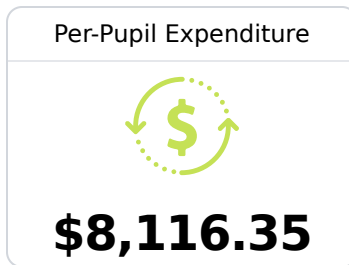

A Marietta Elementary School

Prentiss County School District

42 CR 4070
Marietta, MS 38856

Andrew Brown
abrown@pcsd12.com

Due to the impact of COVID-19 on school closures in the 2019-20 school year and a waiver from the U.S. Department of Education, the Mississippi Department of Education (MDE) has no assessment and accountability data to report for the 2019-20 school year.

Graduation Rate	
State	85.0%
District	84.0%
School	N/A

Teacher Data

23.9

Teachers

87.5%

Experienced Teachers

0.0%

Provisional Teachers

100.0%

In-Field Teachers