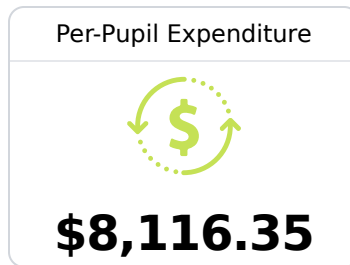

A Marietta Elementary School

Prentiss County School District

42 CR 4070
Marietta, MS 38856

Andrew Brown
abrown@pcsdk12.com

Due to the impact of COVID-19 on school closures in the 2019-20 school year and a waiver from the U.S. Department of Education, the Mississippi Department of Education (MDE) has no assessment and accountability data to report for the 2019-20 school year.

Graduation Rate	
State	85.0%
District	84.0%
School	N/A

Teacher Data

23.9

Teachers

87.5%

Experienced Teachers

0.0%

Provisional Teachers

100.0%

In-Field Teachers