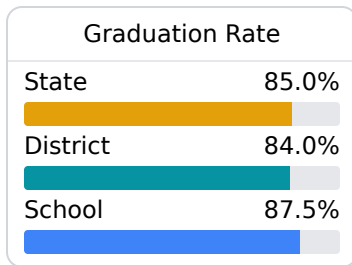

## A Jumpertown High School

Prentiss County School District

717 Hwy 4 West  
Booneville, MS 38829

Tyler Stroupe  
tstroupe@pcsd12.com

Due to the impact of COVID-19 on school closures in the 2019-20 school year and a waiver from the U.S. Department of Education, the Mississippi Department of Education (MDE) has no assessment and accountability data to report for the 2019-20 school year.