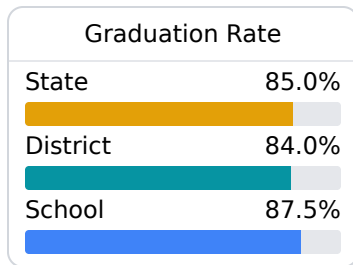

## **A** Jumpertown High School Prentiss County School District

 717 Hwy 4 West  
Booneville, MS 38829

 Tyler Stroupe  
tstroupe@pcsd12.com

Due to the impact of COVID-19 on school closures in the 2019-20 school year and a waiver from the U.S. Department of Education, the Mississippi Department of Education (MDE) has no assessment and accountability data to report for the 2019-20 school year.