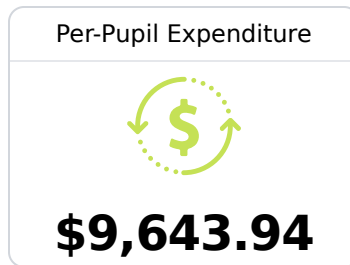

## **A** Jumpertown High School Prentiss County School District

 717 Hwy 4 West  
Booneville, MS 38829

 Tyler Stroupe  
tstroupe@pcsd12.com

Due to the impact of COVID-19 on school closures in the 2019-20 school year and a waiver from the U.S. Department of Education, the Mississippi Department of Education (MDE) has no assessment and accountability data to report for the 2019-20 school year.