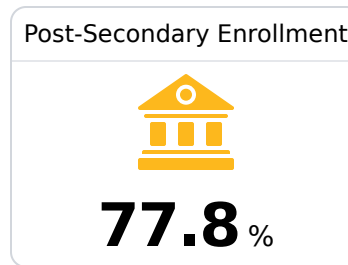

## A Jumpertown High School

Prentiss County School District

717 Hwy 4 West  
Booneville, MS 38829

Tyler Stroupe  
tstroupe@pcsd12.com

Due to the impact of COVID-19 on school closures in the 2019-20 school year and a waiver from the U.S. Department of Education, the Mississippi Department of Education (MDE) has no assessment and accountability data to report for the 2019-20 school year.