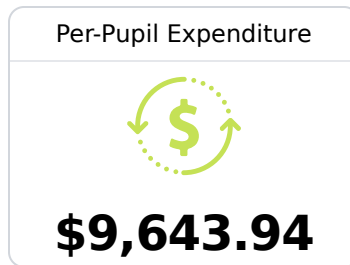

## A Jumpertown High School

Prentiss County School District

717 Hwy 4 West  
Booneville, MS 38829

Tyler Stroupe  
tstroupe@pcsd12.com

Due to the impact of COVID-19 on school closures in the 2019-20 school year and a waiver from the U.S. Department of Education, the Mississippi Department of Education (MDE) has no assessment and accountability data to report for the 2019-20 school year.