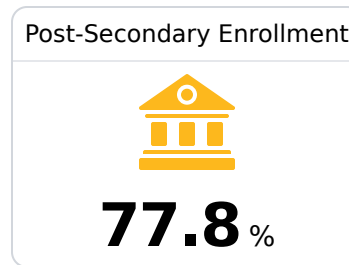

## **A** Jumpertown High School Prentiss County School District

 717 Hwy 4 West  
Booneville, MS 38829

 Tyler Stroupe  
tstroupe@pcsd12.com

Due to the impact of COVID-19 on school closures in the 2019-20 school year and a waiver from the U.S. Department of Education, the Mississippi Department of Education (MDE) has no assessment and accountability data to report for the 2019-20 school year.