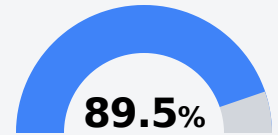

Teacher Data

37.1

Teachers

Experienced Teachers