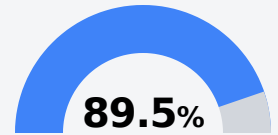

Teacher Data

37.1

Teachers

Experienced Teachers