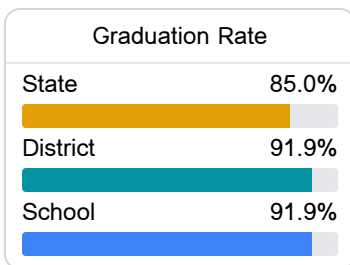

B Pontotoc High School

Pontotoc City School District

 123 North Main Street
Pontotoc, MS 38863

 Dustin Payne
dpayne@pontotoc.k12.ms.us

Due to the impact of COVID-19 on school closures in the 2019-20 school year and a waiver from the U.S. Department of Education, the Mississippi Department of Education (MDE) has no assessment and accountability data to report for the 2019-20 school year.