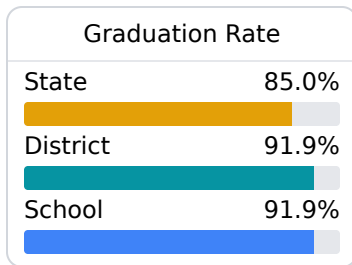

B Pontotoc High School Pontotoc City School District

 123 North Main Street
Pontotoc, MS 38863

 Dustin Payne
dpayne@pontotoc.k12.ms.us

Due to the impact of COVID-19 on school closures in the 2019-20 school year and a waiver from the U.S. Department of Education, the Mississippi Department of Education (MDE) has no assessment and accountability data to report for the 2019-20 school year.