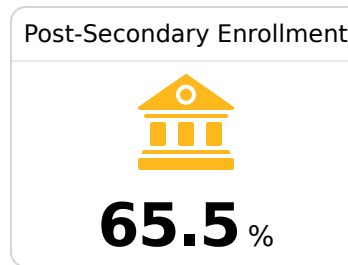

B Pontotoc High School Pontotoc City School District

 123 North Main Street
Pontotoc, MS 38863

 Dustin Payne
dpayne@pontotoc.k12.ms.us

Due to the impact of COVID-19 on school closures in the 2019-20 school year and a waiver from the U.S. Department of Education, the Mississippi Department of Education (MDE) has no assessment and accountability data to report for the 2019-20 school year.