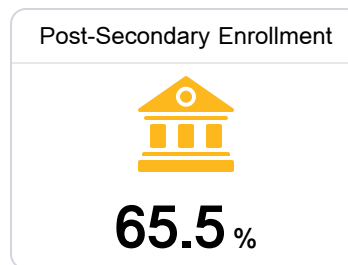

B Pontotoc High School

Pontotoc City School District

 123 North Main Street
Pontotoc, MS 38863

 Dustin Payne
dpayne@pontotoc.k12.ms.us

Due to the impact of COVID-19 on school closures in the 2019-20 school year and a waiver from the U.S. Department of Education, the Mississippi Department of Education (MDE) has no assessment and accountability data to report for the 2019-20 school year.