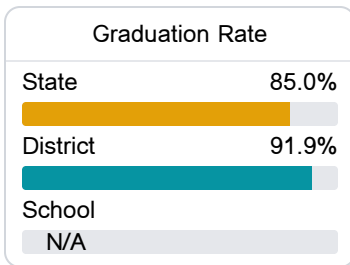

A Pontotoc Junior High School

Pontotoc City School District

 132 North Main Street
Pontotoc, MS 38863

 Niki Peel
npeel@pontotoc.k12.ms.us

Due to the impact of COVID-19 on school closures in the 2019-20 school year and a waiver from the U.S. Department of Education, the Mississippi Department of Education (MDE) has no assessment and accountability data to report for the 2019-20 school year.