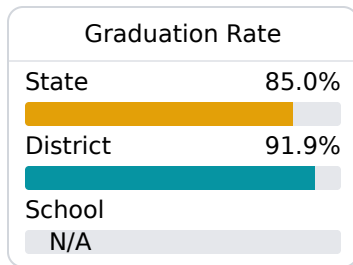

A Pontotoc Elementary School

Pontotoc City School District

 145 Fred Dowdy Street
Pontotoc, MS 38863

 Sherron Horton
shorton@pontotoc.k12.ms.us

Due to the impact of COVID-19 on school closures in the 2019-20 school year and a waiver from the U.S. Department of Education, the Mississippi Department of Education (MDE) has no assessment and accountability data to report for the 2019-20 school year.