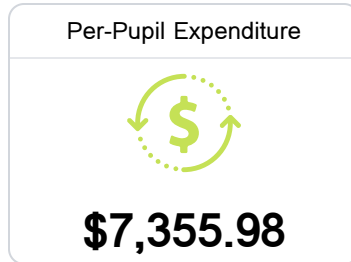

Identified for **Additional Targeted Support and Improvement**

Due to the impact of COVID-19 on school closures in the 2019-20 school year and a waiver from the U.S. Department of Education, the Mississippi Department of Education (MDE) has no assessment and accountability data to report for the 2019-20 school year.