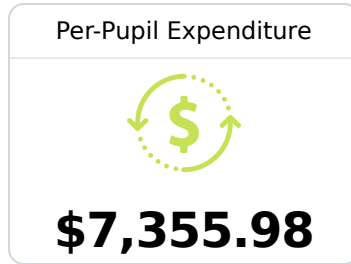

Due to the impact of COVID-19 on school closures in the 2019-20 school year and a waiver from the U.S. Department of Education, the Mississippi Department of Education (MDE) has no assessment and accountability data to report for the 2019-20 school year.