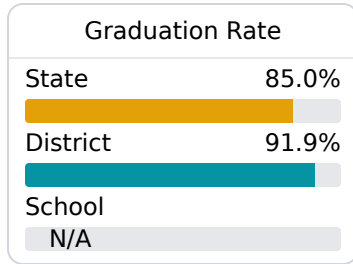

School Report Card 2019 - 2020

For more detailed information, please visit <https://msrc.mdek12.org>.

B Pontotoc Middle School Pontotoc City School District

135 Education Drive
Pontotoc, MS 38863

Marsha Hillhouse
mhillhouse@pontotoc.k12.ms.us

Identified for **Additional Targeted Support and Improvement**

Due to the impact of COVID-19 on school closures in the 2019-20 school year and a waiver from the U.S. Department of Education, the Mississippi Department of Education (MDE) has no assessment and accountability data to report for the 2019-20 school year.

Teacher Data

27.6

Teachers

80.7%

Experienced Teachers

0.0%

Provisional Teachers

100.0%

In-Field Teachers