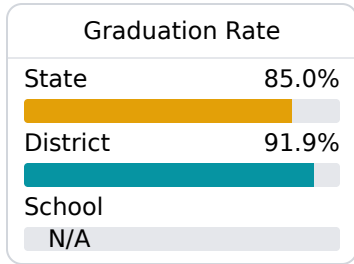

B Pontotoc Middle School Pontotoc City School District

135 Education Drive
Pontotoc, MS 38863

Marsha Hillhouse
mhillhouse@pontotoc.k12.ms.us

Identified for **Additional Targeted Support and Improvement**

Due to the impact of COVID-19 on school closures in the 2019-20 school year and a waiver from the U.S. Department of Education, the Mississippi Department of Education (MDE) has no assessment and accountability data to report for the 2019-20 school year.

Teacher Data

27.6

Teachers

80.7%

Experienced Teachers

0.0%

Provisional Teachers

100.0%

In-Field Teachers