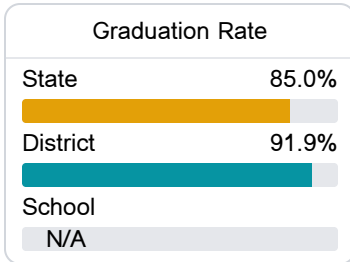

School Report Card 2019 - 2020

For more detailed information, please visit <https://msrc.mdek12.org>.

B Pontotoc Middle School Pontotoc City School District

135 Education Drive
Pontotoc, MS 38863

Marsha Hillhouse
mhillhouse@pontotoc.k12.ms.us

Identified for **Additional Targeted Support and Improvement**

Due to the impact of COVID-19 on school closures in the 2019-20 school year and a waiver from the U.S. Department of Education, the Mississippi Department of Education (MDE) has no assessment and accountability data to report for the 2019-20 school year.

Teacher Data

27.6

Teachers

80.7%

Experienced Teachers

0.0%

Provisional Teachers

100.0%

In-Field Teachers