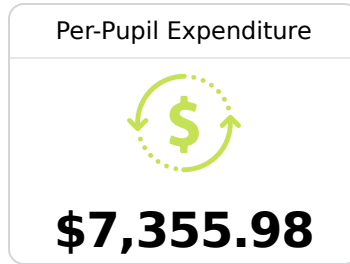

School Report Card 2019 - 2020

For more detailed information, please visit <https://msrc.mdek12.org>.

B Pontotoc Middle School Pontotoc City School District

135 Education Drive
Pontotoc, MS 38863

Marsha Hillhouse
mhillhouse@pontotoc.k12.ms.us

Identified for **Additional Targeted Support and Improvement**

Due to the impact of COVID-19 on school closures in the 2019-20 school year and a waiver from the U.S. Department of Education, the Mississippi Department of Education (MDE) has no assessment and accountability data to report for the 2019-20 school year.

Teacher Data

27.6

Teachers

80.7%

Experienced Teachers

0.0%

Provisional Teachers

100.0%

In-Field Teachers