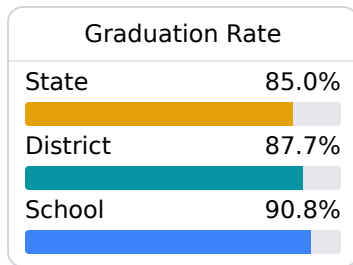

B South Pontotoc High School

Pontotoc County School District

1523 SOUTH PONTOTOC ROAD
Pontotoc, MS 38863

Brant Puckett
bpuckett1@pcsd.ms

Due to the impact of COVID-19 on school closures in the 2019-20 school year and a waiver from the U.S. Department of Education, the Mississippi Department of Education (MDE) has no assessment and accountability data to report for the 2019-20 school year.