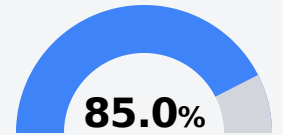

Teacher Data

31.4

Teachers

Experienced Teachers