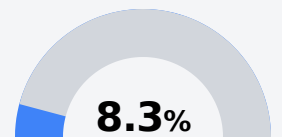

Provisional Teachers