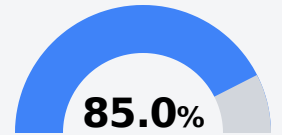

Teacher Data

31.4

Teachers

Experienced Teachers