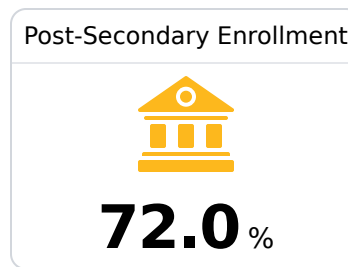

B South Pontotoc High School

Pontotoc County School District

 1523 SOUTH PONTOTOC ROAD
Pontotoc, MS 38863

 Brant Puckett
bpuckett1@pcsd.ms

Due to the impact of COVID-19 on school closures in the 2019-20 school year and a waiver from the U.S. Department of Education, the Mississippi Department of Education (MDE) has no assessment and accountability data to report for the 2019-20 school year.