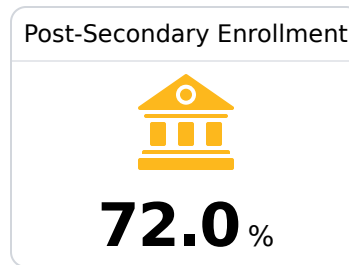

B South Pontotoc High School

Pontotoc County School District

1523 SOUTH PONTOTOC ROAD
Pontotoc, MS 38863

Brant Puckett
bpuckett1@pcsd.ms

Due to the impact of COVID-19 on school closures in the 2019-20 school year and a waiver from the U.S. Department of Education, the Mississippi Department of Education (MDE) has no assessment and accountability data to report for the 2019-20 school year.