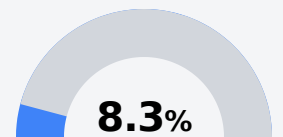

Provisional Teachers