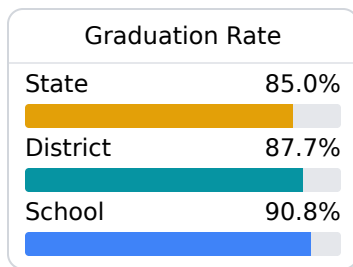

B South Pontotoc High School

Pontotoc County School District

 1523 SOUTH PONTOTOC ROAD
Pontotoc, MS 38863

 Brant Puckett
bpuckett1@pcsd.ms

Due to the impact of COVID-19 on school closures in the 2019-20 school year and a waiver from the U.S. Department of Education, the Mississippi Department of Education (MDE) has no assessment and accountability data to report for the 2019-20 school year.