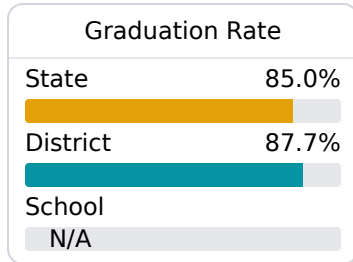

## South Pontotoc Middle School

Pontotoc County School District

 1523 South Pontotoc Road  
Pontotoc, MS 38863

 Ben Moore  
bmoore@pcsd.ms

Identified for **Targeted Support and Improvement**

Due to the impact of COVID-19 on school closures in the 2019-20 school year and a waiver from the U.S. Department of Education, the Mississippi Department of Education (MDE) has no assessment and accountability data to report for the 2019-20 school year.