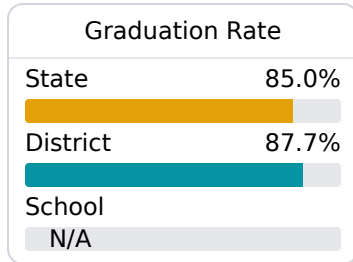

South Pontotoc Middle School

Pontotoc County School District

 1523 South Pontotoc Road
Pontotoc, MS 38863

 Ben Moore
bmoore@pcsd.ms

Identified for **Targeted Support and Improvement**

Due to the impact of COVID-19 on school closures in the 2019-20 school year and a waiver from the U.S. Department of Education, the Mississippi Department of Education (MDE) has no assessment and accountability data to report for the 2019-20 school year.