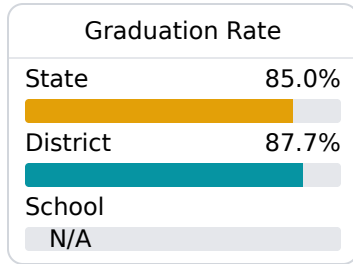

South Pontotoc Middle School

Pontotoc County School District

1523 South Pontotoc Road
Pontotoc, MS 38863

Ben Moore
bmoore@pcsd.ms

Identified for **Targeted Support and Improvement**

Due to the impact of COVID-19 on school closures in the 2019-20 school year and a waiver from the U.S. Department of Education, the Mississippi Department of Education (MDE) has no assessment and accountability data to report for the 2019-20 school year.