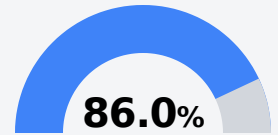

Teacher Data

50.0

Teachers

Experienced Teachers