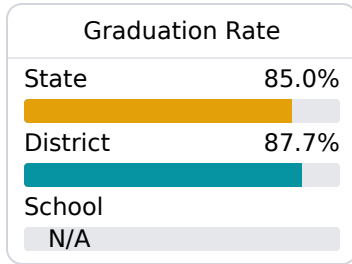

## North Pontotoc Upper Elementary

Pontotoc County School District

1620 Old Highway 15  
Ecru, MS 38841

Hillery Wise  
hwise@pcsd.ms

Identified for **Additional Targeted Support and Improvement**

Due to the impact of COVID-19 on school closures in the 2019-20 school year and a waiver from the U.S. Department of Education, the Mississippi Department of Education (MDE) has no assessment and accountability data to report for the 2019-20 school year.