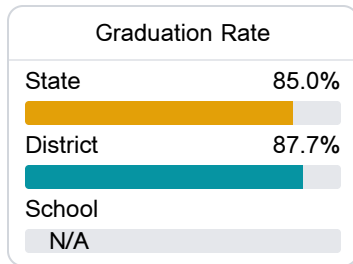

A North Pontotoc Upper Elementary

Pontotoc County School District

 1620 Old Highway 15
Ecru, MS 38841

 Hillery Wise
hwise@pcsd.ms

Identified for **Additional Targeted Support and Improvement**

Due to the impact of COVID-19 on school closures in the 2019-20 school year and a waiver from the U.S. Department of Education, the Mississippi Department of Education (MDE) has no assessment and accountability data to report for the 2019-20 school year.