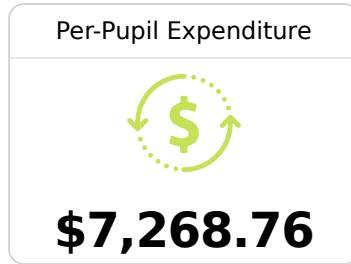

## North Pontotoc Upper Elementary

Pontotoc County School District

1620 Old Highway 15  
Ecru, MS 38841

Hillery Wise  
hwise@pcsd.ms

Identified for **Additional Targeted Support and Improvement**

Due to the impact of COVID-19 on school closures in the 2019-20 school year and a waiver from the U.S. Department of Education, the Mississippi Department of Education (MDE) has no assessment and accountability data to report for the 2019-20 school year.