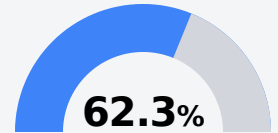

Teacher Data

19.6

Teachers

Experienced Teachers