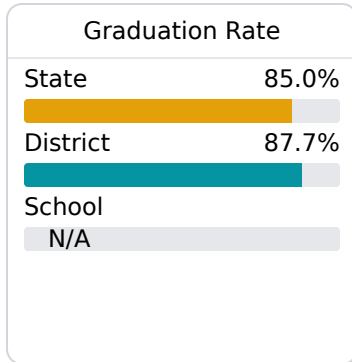

North Pontotoc Upper Elementary

Pontotoc County School District

1620 Old Highway 15
Ecru, MS 38841

Libby Young
lyoung@pcsd.ms

Identified for **Additional Targeted Support and Improvement**

Due to the impact of COVID-19 on school closures in the 2019-20 school year and a waiver from the U.S. Department of Education, the Mississippi Department of Education (MDE) has no assessment and accountability data to report for the 2019-20 school year.