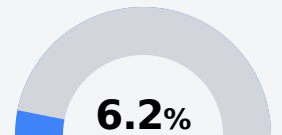

Provisional Teachers