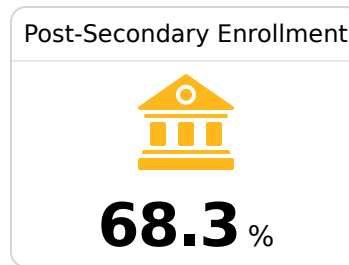

B North Pontotoc High School

Pontotoc County School District

8324 HWY 15 NORTH
Ecru, MS 38841

Brian Sutton
bsutton@pcsd.ms

Due to the impact of COVID-19 on school closures in the 2019-20 school year and a waiver from the U.S. Department of Education, the Mississippi Department of Education (MDE) has no assessment and accountability data to report for the 2019-20 school year.