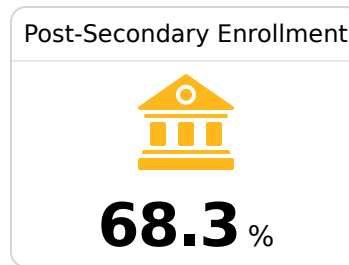

## **B** North Pontotoc High School

Pontotoc County School District

8324 HWY 15 NORTH  
Ecru, MS 38841

Brian Sutton  
bsutton@pcsd.ms

Due to the impact of COVID-19 on school closures in the 2019-20 school year and a waiver from the U.S. Department of Education, the Mississippi Department of Education (MDE) has no assessment and accountability data to report for the 2019-20 school year.