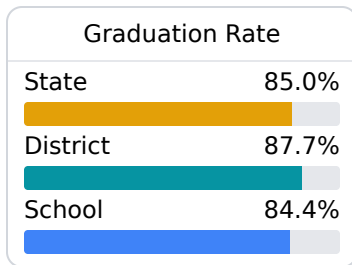

## **B** North Pontotoc High School

Pontotoc County School District

8324 HWY 15 NORTH  
Ecru, MS 38841

Brian Sutton  
bsutton@pcsd.ms

Due to the impact of COVID-19 on school closures in the 2019-20 school year and a waiver from the U.S. Department of Education, the Mississippi Department of Education (MDE) has no assessment and accountability data to report for the 2019-20 school year.