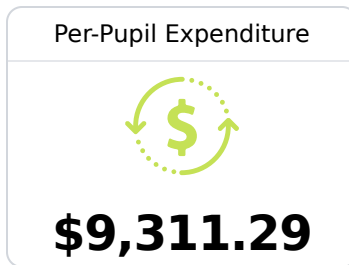

B North Pontotoc High School

Pontotoc County School District

8324 HWY 15 NORTH
Ecru, MS 38841

Brian Sutton
bsutton@pcsd.ms

Due to the impact of COVID-19 on school closures in the 2019-20 school year and a waiver from the U.S. Department of Education, the Mississippi Department of Education (MDE) has no assessment and accountability data to report for the 2019-20 school year.