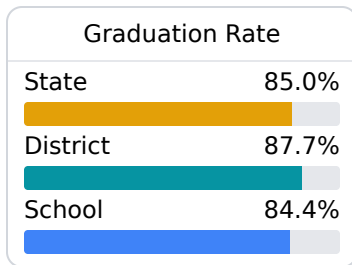

B North Pontotoc High School

Pontotoc County School District

8324 HWY 15 NORTH
Ecru, MS 38841

Brian Sutton
bsutton@pcsd.ms

Due to the impact of COVID-19 on school closures in the 2019-20 school year and a waiver from the U.S. Department of Education, the Mississippi Department of Education (MDE) has no assessment and accountability data to report for the 2019-20 school year.