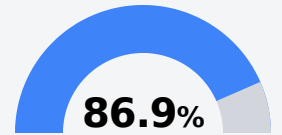

Teacher Data

36.0

Teachers

Experienced Teachers