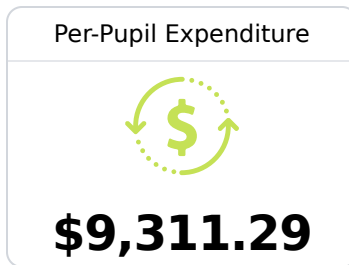

## **B** North Pontotoc High School

Pontotoc County School District

8324 HWY 15 NORTH  
Ecru, MS 38841

Brian Sutton  
bsutton@pcsd.ms

Due to the impact of COVID-19 on school closures in the 2019-20 school year and a waiver from the U.S. Department of Education, the Mississippi Department of Education (MDE) has no assessment and accountability data to report for the 2019-20 school year.